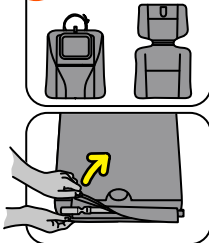

Tablet & Seat Cover

For all cars

Crash-tested

The two-phase Tablet & Seat Cover can be used with baby car seats, toddler car seats and booster seats. A magnetic snap-pull ensures that the tablet pocket closes easily. The cover is water-resistant and extremely durable.

BeSafe[®]
Scandinavian
Safety

Usage

Rear facing use

Forward facing use

Tablet cover

hand wash

do not bleach

do not tumble dry