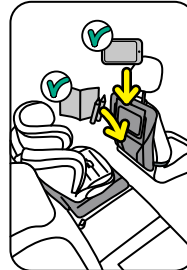

Tablet & Seat Cover

For all cars

Crash-tested

The two-phase Tablet & Seat Cover can be used with baby car seats, toddler car seats and booster seats. A magnetic snap-pull ensures that the tablet pocket closes easily. The cover is water-resistant and extremely durable.

BeSafe[®]
Scandinavian
Safety

Usage

Rear facing use

Forward facing use

Tablet cover

hand wash

do not bleach

do not tumble dry