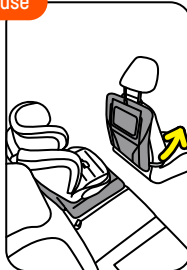

Tablet & Seat Cover

For all cars

Crash-tested

The two-phase Tablet & Seat Cover can be used with baby car seats, toddler car seats and booster seats. A magnetic snap-pull ensures that the tablet pocket closes easily. The cover is water-resistant and extremely durable.

BeSafe[®]
Scandinavian
Safety

Usage

Rear facing use

Forward facing use

Tablet cover

hand wash

do not bleach

do not tumble dry