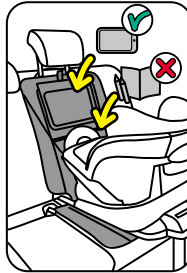

Tablet & Seat Cover

For all cars

Crash-tested

The two-phase Tablet & Seat Cover can be used with baby car seats, toddler car seats and booster seats. A magnetic snap-pull ensures that the tablet pocket closes easily. The cover is water-resistant and extremely durable.

BeSafe[®]
Scandinavian
Safety

Usage

Rear facing use

Forward facing use

Tablet cover

hand wash

do not bleach

do not tumble dry