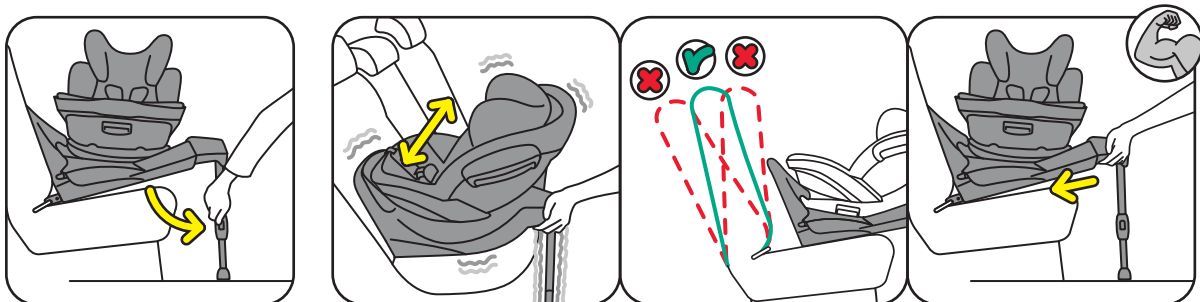

QUICK GUIDE

iZi Turn M i-Size

- Rear & Forward facing
- RF stature height: 61 - 105 cm
  FF stature height: 88 - 105 cm
- Age approx.: 6m - 4 yrs
- Max. weight: 18 kg

SCAN ME
FOR HELP

<https://hello.besafe.com/en/support/izi-turn-m-i-size>

support.global@besafe.com

1. Installing into the car

2. Check