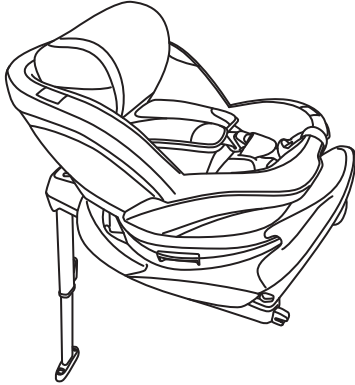

## iZi Turn M i-Size

- Rear & Forward facing
- RF stature height: 61 - 105 cm  
FF stature height: 88 - 105 cm
- Age approx.: 6m - 4 yrs
- Max. weight: 18 kg

SCAN ME  
FOR HELP

<https://hello.besafe.com/en/support/izi-turn-m-i-size>