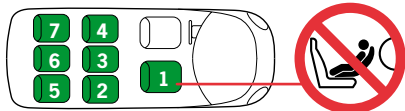

This child seat is suitable for fixing into the seat positions of the cars listed below, providing approved ISOfix points are fitted and available and the car manual does not forbid the installation of this type of child seat. Seat positions in other cars may also be suitable to accept this child restraint, however we have not yet tested that combination of car and child seat. If in doubt, consult either BeSafe or the retailer. For updated carlist see: www.besafe.com

ISOfix anchorage in the passenger seat (position 1) are normally offered as option, so depending on the model this position can be available or not.

Vehicle seat positions marked with * can have a storage compartment in front of the vehicle seat.

If the support leg would be positioned on a storage compartment in front of the seat, you must follow the car manufacturer's instructions regarding how to handle the storage compartment. When the floor under the floor support is insufficient to hold the forces you can not use this child seat in this position of the car.

BeSafe recommends to test the installation of this child seat in all vehicle seat positions which are intended to be used and check installation, available space in the vehicle and position of the child, to verify if this child seat is acceptable for your situation.

! Notice: DO NOT use on a passenger seat fitted with activated frontal airbag.