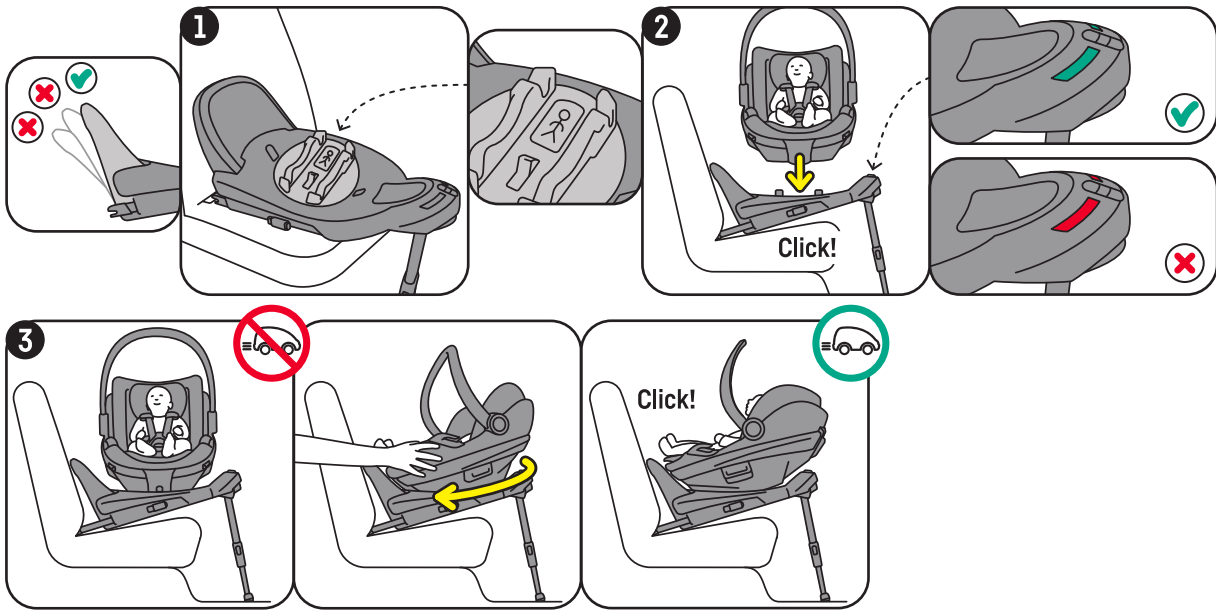

Removing the seat from the base

Go Beyond

-  Rear facing
-  40 - 87 cm
-  Age approx.: 0 - 18 months
-  Max. weight: 13 kg

<https://hello.besafe.com/en/support/besafe-go-beyond>

support.global@besafe.com

Adjusting the seat to fit the child

Attaching the SIP+

Operating the handlebar

This Quick Guide is made of polypropylene.
Please recycle according to your local regulations.

Installation on the BeSafe Beyond Base

Using the lay-flat function (base installation only)

Removing the seat from the base

Installation with the car belt