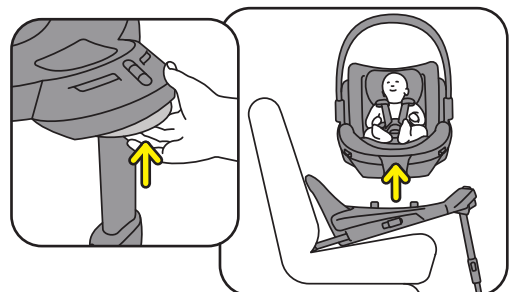

This Quick Guide is made of polypropylene.
Please recycle according to your local regulations.

Attaching the SIP+

Operating the handlebar

Installation on the BeSafe Beyond Base

Using the lay-flat function

Removing the seat from the base

Go Beyond

-  Rear facing
-  40 - 87 cm
-  Age approx.: 0 - 18 months
-  Max. weight: 13 kg

<https://hello.besafe.com/en/support/besafe-go-beyond>

support.global@besafe.com

Adjusting the seat to fit the child