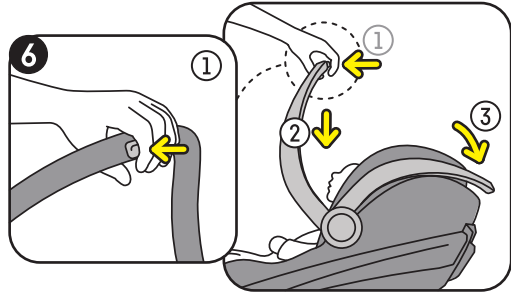

Go Beyond Lite

-  Rear facing
-  40 - 87 cm
-  Age approx.: 0 - 18 months
-  Max. weight: 13 kg

<https://hello.besafe.com/en/support/besafe-go-beyond-lite>

support.global@besafe.com

Adjusting the seat to fit the child

This Quick Guide is made of polypropylene.
Please recycle according to your local regulations.

Attaching the SIP+

Operating the handlebar

Installation on the BeSafe Beyond Base

Using the lay-flat function

Removing the seat from the base

Go Beyond

-  Rear facing
-  40 - 87 cm
-  Age approx.: 0 - 18 months
-  Max. weight: 13 kg

<https://hello.besafe.com/en/support/besafe-go-beyond>

support.global@besafe.com

Adjusting the seat to fit the child

Attaching the SIP+

Operating the handlebar

This Quick Guide is made of polypropylene.
Please recycle according to your local regulations.

Installation on the BeSafe Beyond Base

Using the lay-flat function (base installation only)