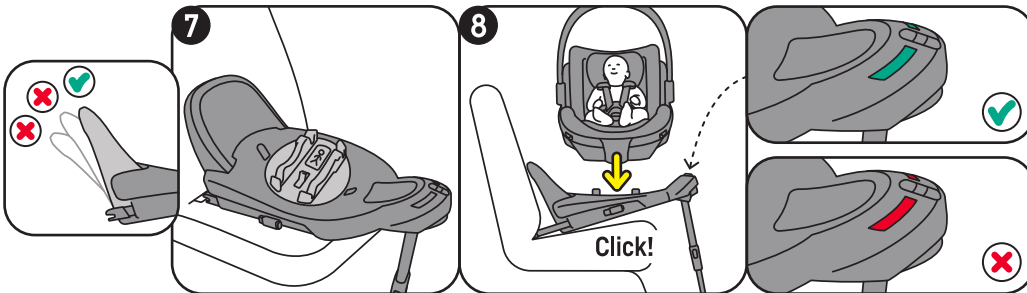

This Quick Guide is made of polypropylene.
Please recycle according to your local regulations.

Attaching the SIP+

Operating the handlebar

Installation on the BeSafe Beyond Base

Using the lay-flat function

Removing the seat from the base

Go Beyond

-  Rear facing
-  40 - 87 cm
-  Age approx.: 0 - 18 months
-  Max. weight: 13 kg

<https://hello.besafe.com/en/support/besafe-go-beyond>

support.global@besafe.com

Adjusting the seat to fit the child

Attaching the SIP+

Operating the handlebar

This Quick Guide is made of polypropylene.
Please recycle according to your local regulations.

Installation on the BeSafe Beyond Base

Using the lay-flat function (base installation only)