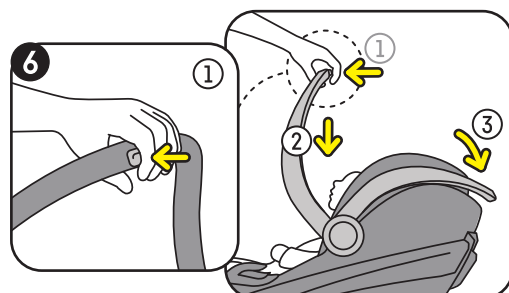

This Quick Guide is made of polypropylene.
Please recycle according to your local regulations.

Attaching the SIP+

Operating the handlebar

Installation on the BeSafe Beyond Base

Using the lay-flat function

Removing the seat from the base

Go Beyond

-  Rear facing
-  40 - 87 cm
-  Age approx.: 0 - 18 months
-  Max. weight: 13 kg

<https://hello.besafe.com/en/support/besafe-go-beyond>

support.global@besafe.com

Adjusting the seat to fit the child

Attaching the SIP+

Operating the handlebar

This Quick Guide is made of polypropylene.
Please recycle according to your local regulations.

Installation on the BeSafe Beyond Base

Using the lay-flat function (base installation only)