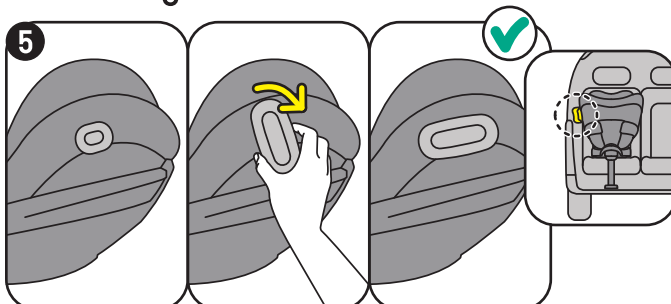

This Quick Guide is made of polypropylene.
Please recycle according to your local regulations.

Attaching the SIP+

Operating the handlebar

Installation on the BeSafe Beyond Base

Using the lay-flat function

Removing the seat from the base

Go Beyond

-  Rear facing
-  40 - 87 cm
-  Age approx.: 0 - 18 months
-  Max. weight: 13 kg

<https://hello.besafe.com/en/support/besafe-go-beyond>

support.global@besafe.com

Adjusting the seat to fit the child

Attaching the SIP+

Operating the handlebar

This Quick Guide is made of polypropylene.
Please recycle according to your local regulations.

Installation on the BeSafe Beyond Base

Using the lay-flat function (base installation only)