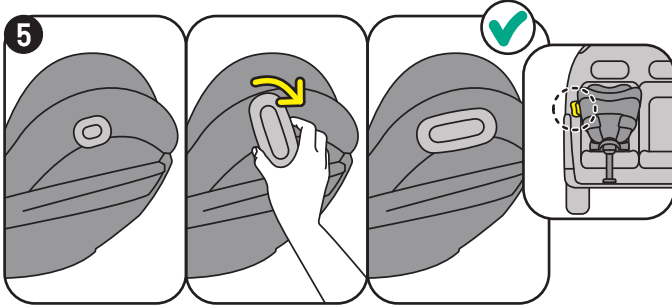

Go Beyond Lite

-  Rear facing
-  40 - 87 cm
-  Age approx.: 0 - 18 months
-  Max. weight: 13 kg

<https://hello.besafe.com/en/support/besafe-go-beyond-lite>

support.global@besafe.com

Adjusting the seat to fit the child

This Quick Guide is made of polypropylene.
Please recycle according to your local regulations.

Attaching the SIP+

Operating the handlebar

Installation on the BeSafe Beyond Base

Using the lay-flat function

Removing the seat from the base

Go Beyond

-  Rear facing
-  40 - 87 cm
-  Age approx.: 0 - 18 months
-  Max. weight: 13 kg

<https://hello.besafe.com/en/support/besafe-go-beyond>

support.global@besafe.com

Adjusting the seat to fit the child

Attaching the SIP+

Operating the handlebar

This Quick Guide is made of polypropylene.
Please recycle according to your local regulations.

Installation on the BeSafe Beyond Base

Using the lay-flat function (base installation only)