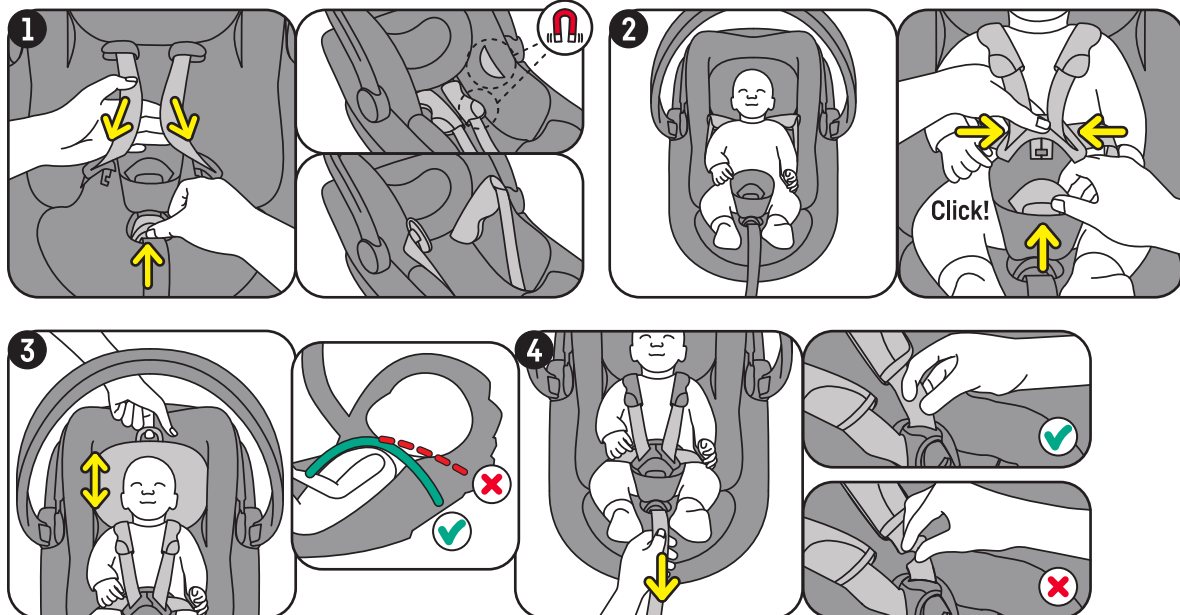

Go Beyond Lite

-  Rear facing
-  40 - 87 cm
-  Age approx.: 0 - 18 months
-  Max. weight: 13 kg

<https://hello.besafe.com/en/support/besafe-go-beyond-lite>

support.global@besafe.com

Adjusting the seat to fit the child

This Quick Guide is made of polypropylene.
Please recycle according to your local regulations.

Attaching the SIP+

Operating the handlebar

Installation on the BeSafe Beyond Base

Using the lay-flat function

Removing the seat from the base

Go Beyond

-  Rear facing
-  40 - 87 cm
-  Age approx.: 0 - 18 months
-  Max. weight: 13 kg

<https://hello.besafe.com/en/support/besafe-go-beyond>

support.global@besafe.com

Adjusting the seat to fit the child

Attaching the SIP+

Operating the handlebar

This Quick Guide is made of polypropylene.
Please recycle according to your local regulations.

Installation on the BeSafe Beyond Base

Using the lay-flat function (base installation only)