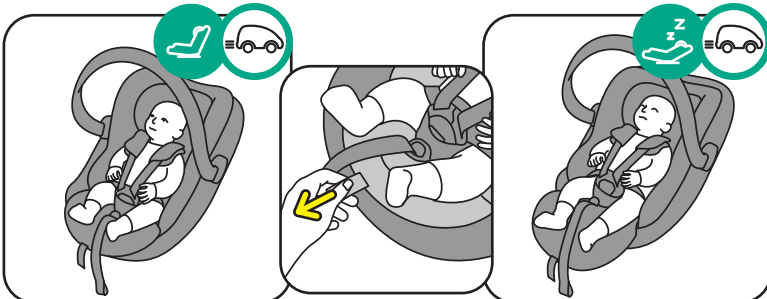

Go Beyond Lite

-  Rear facing
-  40 - 87 cm
-  Age approx.: 0 - 18 months
-  Max. weight: 13 kg

<https://hello.besafe.com/en/support/besafe-go-beyond-lite>

support.global@besafe.com

Adjusting the seat to fit the child

This Quick Guide is made of polypropylene.
Please recycle according to your local regulations.

Attaching the SIP+

Operating the handlebar

Installation on the BeSafe Beyond Base

Using the lay-flat function

Removing the seat from the base

Go Beyond

-  Rear facing
-  40 - 87 cm
-  Age approx.: 0 - 18 months
-  Max. weight: 13 kg

<https://hello.besafe.com/en/support/besafe-go-beyond>

support.global@besafe.com

Adjusting the seat to fit the child

Attaching the SIP+

Operating the handlebar

This Quick Guide is made of polypropylene.
Please recycle according to your local regulations.

Installation on the BeSafe Beyond Base

Using the lay-flat function (base installation only)