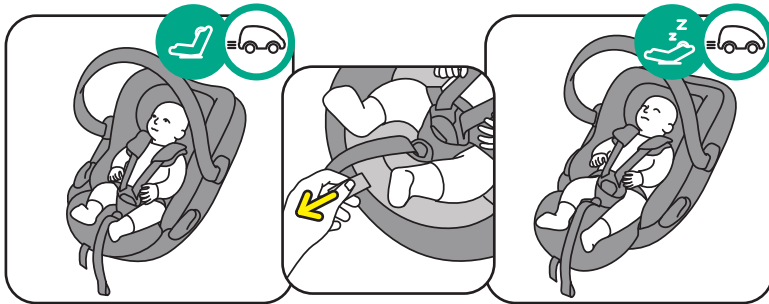

Removing the seat from the base

Go Beyond

-  Rear facing
-  40 - 87 cm
-  Age approx.: 0 - 18 months
-  Max. weight: 13 kg

<https://hello.besafe.com/en/support/besafe-go-beyond>

support.global@besafe.com

Adjusting the seat to fit the child

Attaching the SIP+

Operating the handlebar

This Quick Guide is made of polypropylene.
Please recycle according to your local regulations.

Installation on the BeSafe Beyond Base

Using the lay-flat function (base installation only)

Removing the seat from the base

Installation with the car belt