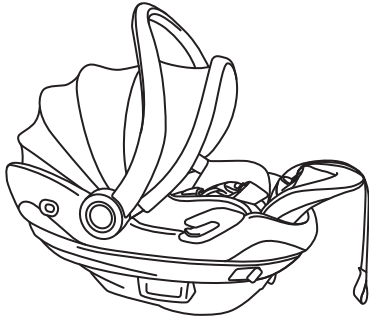

Go Beyond Lite

-  Rear facing
-  40 - 87 cm
-  Age approx.: 0 - 18 months
-  Max. weight: 13 kg

<https://hello.besafe.com/en/support/besafe-go-beyond-lite>

support.global@besafe.com

Adjusting the seat to fit the child

This Quick Guide is made of polypropylene.
Please recycle according to your local regulations.

Attaching the SIP+

Operating the handlebar

Installation on the BeSafe Beyond Base

Using the lay-flat function

Removing the seat from the base

Go Beyond

-  Rear facing
-  40 - 87 cm
-  Age approx.: 0 - 18 months
-  Max. weight: 13 kg

<https://hello.besafe.com/en/support/besafe-go-beyond>

support.global@besafe.com

Adjusting the seat to fit the child