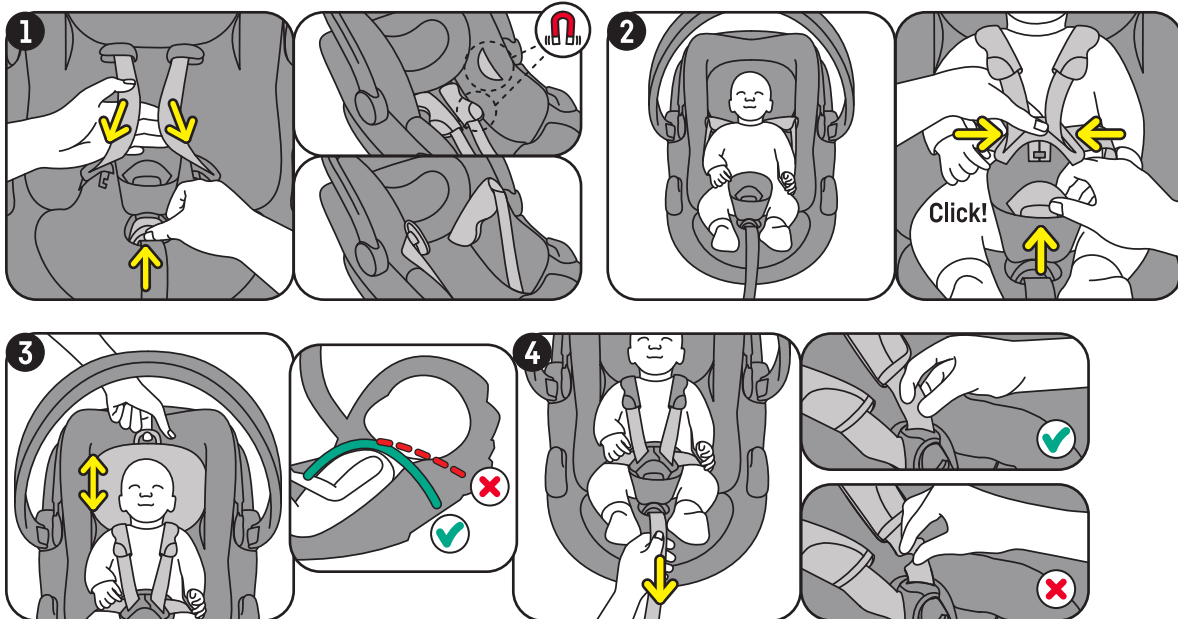

This Quick Guide is made of polypropylene.
Please recycle according to your local regulations.

Attaching the SIP+

Operating the handlebar

Installation on the BeSafe Beyond Base

Using the lay-flat function

Removing the seat from the base

Go Beyond

-  Rear facing
-  40 - 87 cm
-  Age approx.: 0 - 18 months
-  Max. weight: 13 kg

<https://hello.besafe.com/en/support/besafe-go-beyond>

support.global@besafe.com

Adjusting the seat to fit the child

Attaching the SIP+

Operating the handlebar

This Quick Guide is made of polypropylene.
Please recycle according to your local regulations.

Installation on the BeSafe Beyond Base

Using the lay-flat function (base installation only)

Removing the seat from the base

Installation with the car belt