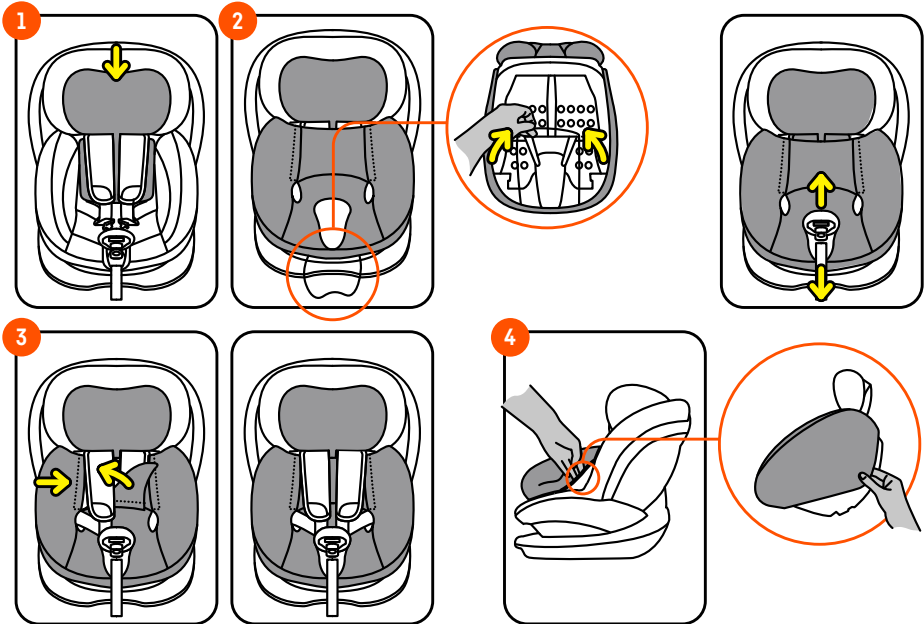

Usage

Outside: 95% viscose (from bamboo), 5% elastane
Inside: 97% cotton, 3% elastane

gentle
wash

do not
bleach

do not
tumble dry

do not
iron

do not dry
clean

dry
flat

GB Contents: Child Seat Cover - 2 parts.
Cleaning instructions: Wash with similar colours. **Warranty:** for details please visit www.besafe.com

NO/DK Innhold: Beskyttelsestrekk - 2 deler. **Vaskeanvisning:** Vaskes med lignende farger. **Garanti:** se www.besafe.com for detaljer.

SE Innehåll: Överdragsklädsel 2 delar
Tvättråd: Tvättas med liknande färger. **För detaljerade garantivillkor** vänligen besök besafe.com

FI Sisätää: Istuinpäällinen - 2 osaa.
Puhdistusohjeet: Pese samanväristen joukossa. **Takuu:** tarkista yksityiskohtainen erittely osoitteesta www.besafe.com

DE Inhalte: Autokindersitz-Bezug (zweiteilig). **Reinigungsanleitung:** Mit ähnlichen Farben waschen. **Garantie:** Einzelheiten zur Garantie finden Sie unter www.besafe.de

NL Inhoud: Kinderstoel-beschermhoes - 2 delen. **Schoonmaakinstructies:** Wassen met soortgelijke kleuren. **Garantie:** voor details kunt u terecht op www.besafe.com

FR Contient: Housse de protection - 2 parties. **Instructions de lavage:** Laver avec des couleurs similaires. **Garantie:** voir détails sur www.besafe.com

ES Contenido: Funda para sillas de niños - 2 piezas. **Instrucciones de limpieza:** Lavar con colores similares. **Garantía:** para obtener más información, visite www.besafe.com