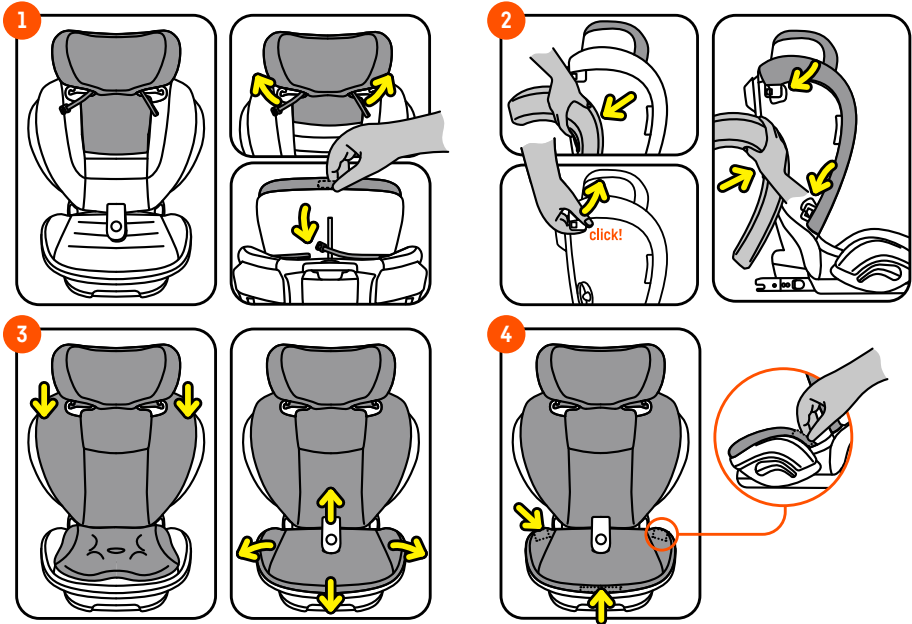

Usage

Outside: 95% viscose (from bamboo), 5% elastane

Inside: 97% cotton, 3% elastane

gentle
wash

do not
bleach

do not
tumble dry

do not
iron

do not dry
clean

dry
flat

GB Contents: Child Seat Cover - 2 parts.
Cleaning instructions: Wash with similar
colours. **Warranty:** for details please visit
www.besafe.com

NO/DK Innhold: Beskyttelsestrekk - 2
deler. **Vaskeanvisning:** Vaskes med
lignende farger. **Garanti:** se www.besafe.com for
detaljer.

SE Innehåll: Överdragsklädsel 2 delar
Tvättråd: Tvättas med liknande färger. **För
detaljerede garantivillkor** vänligen besök besafe.com

FI Sisätää: Istuinpäällinen - 2 osaa.
Puhdistusohjeet: Pese samanväristen
joukossa. **Takuu:** tarkista yksityiskohtainen erittely
osoitteesta www.besafe.com

DE Inhalte: Autokindersitz-Bezug
(zweiteilig). **Reinigungsanleitung:** Mit
ähnlichen Farben waschen. **Garantie:** Einzelheiten
zur Garantie finden Sie unter www.besafe.de

NL Inhoud: Kinderstoel-beschermhoes - 2
delen. **Schoonmaakinstructies:** Wassen met
soortgelijke kleuren. **Garantie:** voor details kunt u
terecht op www.besafe.com

FR Contient: Housse de protection - 2
parties. **Instructions de lavage:** Laver avec
des couleurs similaires. **Garantie:** voir détails sur
www.besafe.com

ES Contenido: Funda para sillas de niños - 2
piezas. **Instrucciones de limpieza:** Lavar
con colores similares. **Garantía:** para obtener más
información, visite www.besafe.com