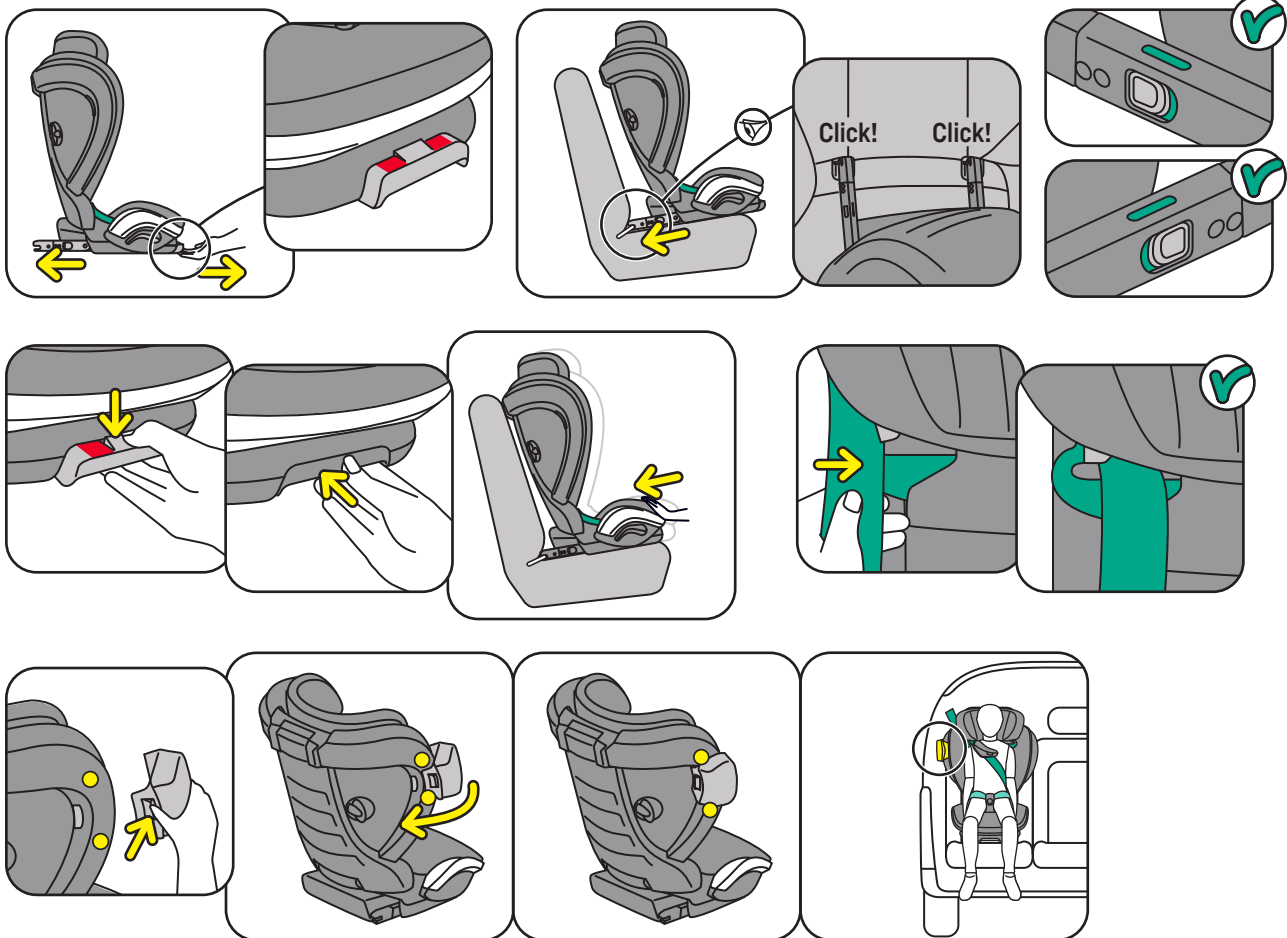

## Flex FIX 2

-  Forward facing
-  100 - 150 cm
-  Age approx.: 4 - 12 yrs

<https://hello.besafe.com/support/besafe-flex-fix-2>

support.global@besafe.com

### 1. Installing into the car

## 3. Optional for three seats in a row

## 4. Opening lap belt