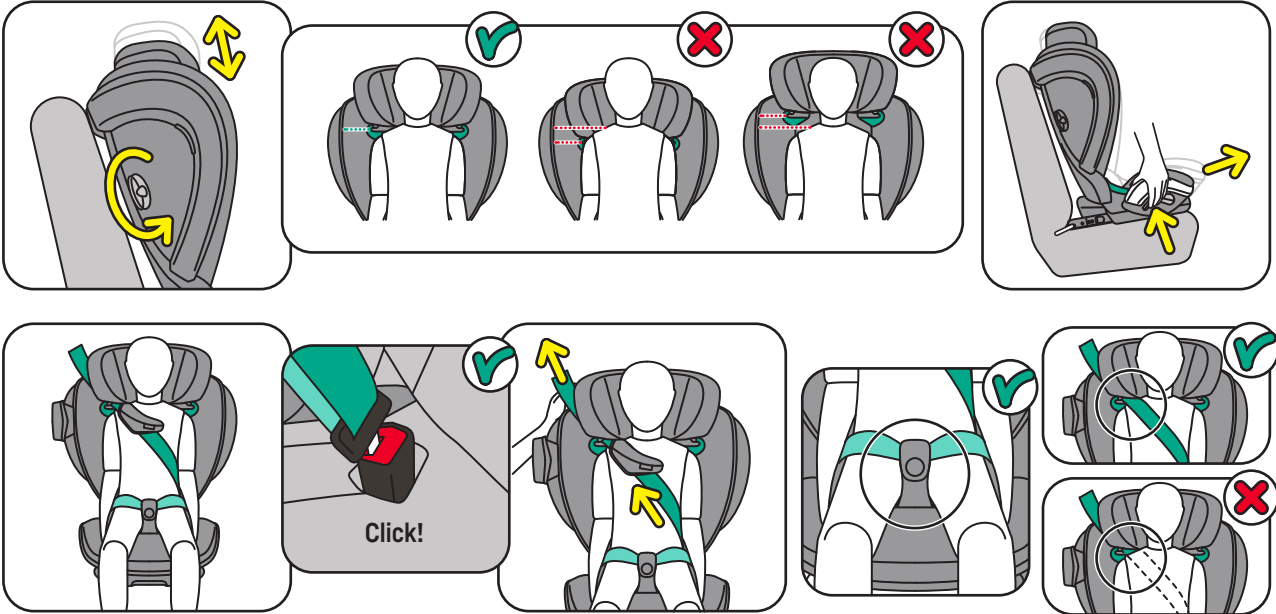

## Flex FIX 2

-  Forward facing
-  100 - 150 cm
-  Age approx.: 4 - 12 yrs

<https://hello.besafe.com/support/besafe-flex-fix-2>

support.global@besafe.com

### 1. Installing into the car

## 3. Optional for three seats in a row

## 4. Opening lap belt