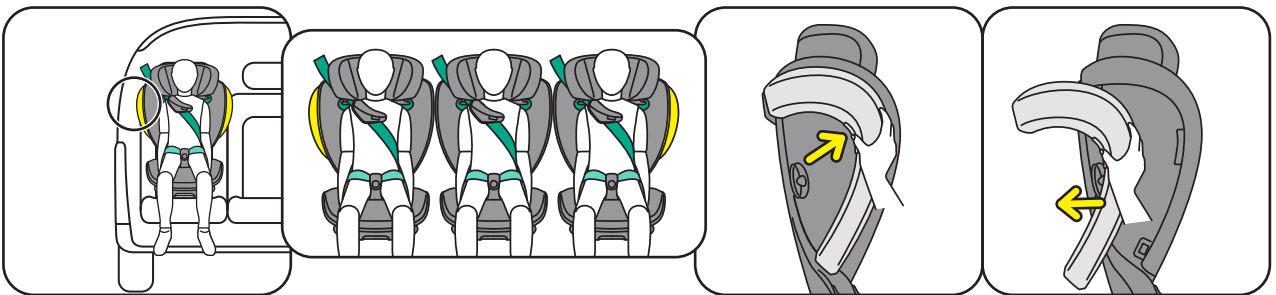

## Flex FIX 2

-  Forward facing
-  100 - 150 cm
-  Age approx.: 4 - 12 yrs

<https://hello.besafe.com/support/besafe-flex-fix-2>

support.global@besafe.com

### 1. Installing into the car

## 3. Optional for three seats in a row