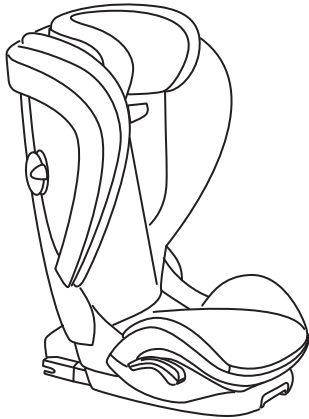

## Flex FIX 2

-  Forward facing
-  100 - 150 cm
-  Age approx.: 4 - 12 yrs

<https://hello.besafe.com/support/besafe-flex-fix-2>

support.global@besafe.com