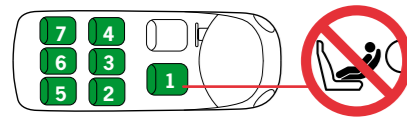

Car manufacturer	Model	1st year of production	Approved seats
	XE	2015	2,4
	XF	2008	2,4
	XF	2015	2,4
	XJ	2003	2,4
Jeep	Cherokee	2013	2,4
	Compass	2017	2,4
	Renegade	2014	2,4
Kia	Carens/Rondo	2002	2,4
	Carens	2013	2*,4*
	Carnival/Sedona	2006	2,4
	Cee'd	2007	2,4
	Ceed	2018	2,4
	Cerato/Spectra	2004	2,4
	Magentis/Optima	2002	2,4
	Niro	2016	2,4
	Opirus/Amanti	2003	2,4
	Optima JF	2015	2,4
	Picanto/Morning	2004	2,4
	ProCeed	2018	2,4
	Rio/Pride	2002	2,4
	Rio	2017	2,4
	Sorento XM	2002	2,4
	Sorento UM	2014	2,4
	Sportage SL	2010	2,4
	Sportage QL	2015	2,4
	Soul AM	2009	2,4
	Soul PS	2014	2,4
	Soul EV	2014	2,4
	Stinger	2017	2,4
	Stonic	2017	2,4
	Venga	2009	2,4
Lada	Vesta	2016	2,4
Lancia	Delta	2008	2,4
	Musa	2004	2,4
	Phedra	2002	2,4
	Thema	2011	2,4
	Ypsilon	2003	2,4
Landrover	Discovery	2001	2,4
	Discovery	2017	1,2,4,5,7
	Discovery Sport	2014	2,4
	Freelander	2006	2,4
	Range Rover	2002	2,4
	Range Rover Evoque	2011	2,4
	Range Rover Sport	2005	2,4
	Range Rover Velar	2017	2,4
Lexus	CT	2011	2,4
	ES	2018	2,4
	GS	2000	2,4
	IS	2005	2,4

Car manufacturer	Model	1st year of production	Approved seats
	IS	2013	2,4
	LS	2006	2,4
	LX	2008	2,4
	NX	2014	2,4
	RX	2003	2,4
	RX200t/RX350/RX450h	2015	2,4
	RX350L/RX450hL	2018	2,4
Maserati	Ghibli	2013	2,4
Mazda	2	2003	2,4
	2	2014	2,4
	3	2004	2,4
	3	2013	2,4
	5	2004	2,4
	6	2003	2,4
	6	2013	2,4
	6 Sedan/Wagon	2018	2,4
	CX-3	2015	2,4
	CX-5	2011	2,4
	CX-5	2017	2,4
	CX-7	2007	2,4
	CX-9	2009	2,4
	Premacy	1999	2,4
Mercedes	A class W 168	2001	2,4
	A class W/C 169	2005	2,4
	A class W 176	2012	2,4
	A class W 177	2018	2,4
	B class T 245	2005	2,4
	B class W 246	2011	2,4
	C class C 205	2015	2,4
	C class W/S 203	2000	2,4
	C class W/S 204	2007	2,4
	C class W 205	2014	2,4
	C class A 205	2016	2,4
	Citan	2013	2*,4*
	CL C 215	2002	2,4
	CL C 216	2005	2,4
	CLA C 117	2013	2,4
	CLA shooting break	2015	2,4
	CLC 180 C 204	2008	2,4
	CLK CL 203	2002	2,4
	CLS C 219	2004	2,4
	CLS C 257	2018	2,4
	E class A 238	2017	2,4
	E class C 238	2017	2,4
	E class W/S 211	2002	2,4
	E class W/S 212	2009	2,4
	E class W/S 213	2016	2,4
	GLA class	2014	2,4
	GLC class C253	2015	2,4
	GLC class X253	2015	2,4
	GLK X 204	2008	2,4
	Maybach S class X222	2015	2,4
	M class W 163	2001	2,4
	M class W 164	2005	2,4
	M class W 166	2011	2,4