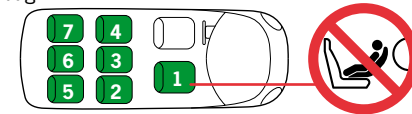

When the support leg is positioned on a storage compartment in front of the car seat, this compartment has to be completely filled up with Expanded Poly Styreen foam (EPS), so that the cover can hold the forces of the support leg. Consult the car dealer, if they offer a special solution or if the storage compartment is strong enough. When the floor under the floor support is insufficient to hold the forces you can not use the iZi Combi Isofix in this position of the car. Carseat positions marked with * can have a storage compartment in front of the seat. Isofix anchorage in the passenger seat (position 1) are normally offered as option, so depending on the model this position can be available or not.

BeSafe recommends to install the iZi Combi Isofix in all vehicle seat positions which are intended to be used and check installation, available space in the vehicle and position of the child, to verify if the iZi Combi Isofix is acceptable for your situation.

! Notice: DO NOT use on a passenger seat fitted with activated frontal airbag.