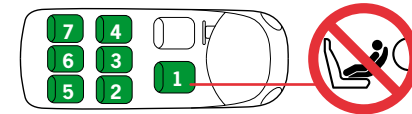

When the support leg is positioned on a storage compartment in front of the car seat, this compartment has to be completely filled up with Expanded Poly Styreen foam (EPS), so that the cover can hold the forces of the support leg. Consult the car dealer, if they offer a special solution or if the storage compartment is strong enough. When the floor under the floor support is insufficient to hold the forces you can not use the iZi Comfort Isofix in this position of the car. Carseat positions marked with * can have a storage compartment in front of the seat. Isofix anchorage in the passenger seat (position 1) are normally offered as option, so depending on the model this position can be available or not.

BeSafe recommends to install the iZi Comfort Isofix in all vehicle seat positions which are intended to be used and check installation, available space in the vehicle and position of the child, to verify if the iZi Comfort Isofix is acceptable for your situation.

! Notice: DO NOT use on a passenger seat fitted with activated frontal airbag.