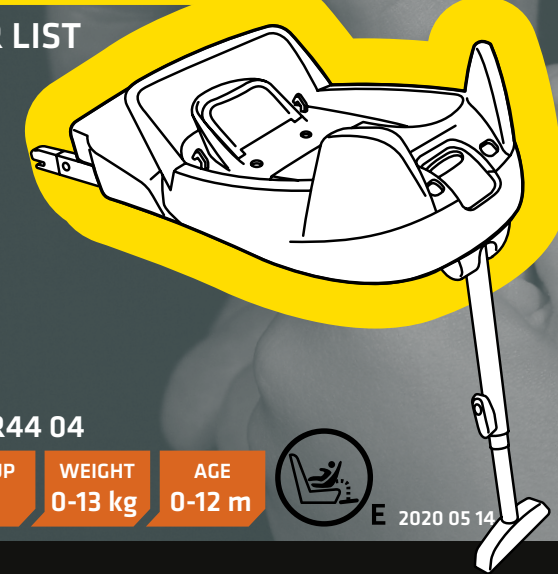

CAR LIST

ECE R44 04

GROUP 0+ WEIGHT 0-13 kg AGE 0-12 m

2020 05 14

HTS BeSafe as

N-3535 Krøderen, Norway - www.besafe.com

Recommendation list for cars and installation of izi Go Isofix

The izi Go Isofix is a semi-universal Isofix child restraint system. It is approved to regulation 44.04 series of amendments for general use in vehicles fitted with Isofix anchorage systems. It will fit vehicles with positions approved as Isofix positions (as detailed in the vehicle handbook), depending on category of the child and of the fixture. The mass group and the Isofix size class for which this device is intended is : D. The izi Go Isofix is suitable for fixing into the seat positions of the cars listed below, providing approved Isofix points are fitted and available. Seat positions in other cars may also be suitable to accept this child restraint, however we have not yet tested that Combination of car and izi Go Isofix seat. If in doubt, consult either BeSafe or the retailer. For updated carlist see: [www.besafe.com](http://www.besafe.com)

BeSafe recommends to install the izi Go Isofix in all vehicle seat positions which are intended to be used and check installation, available space in the vehicle and position of the child, to verify if the izi Go Isofix is acceptable for your situation.