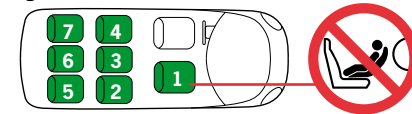

When the support leg is positioned on a storage compartment in front of the car seat, this compartment has to be completely filled up with Expanded Poly Styreen foam (EPS), so that the cover can hold the forces of the support leg. Consult the car dealer, if they offer a special solution or if the storage compartment is strong enough. When the floor under the floor support is insufficient to hold the forces you can not use the izi Go Isofix in this position of the car. Carseat positions marked with * can have a storage compartment in front of the seat. Isofix anchorage in the passenger seat (position 1) are normally offered as option, so depending on the model this position can be available or not.

BeSafe recommends to install the izi Go Isofix in all vehicle seat positions which are intended to be used and check installation, available space in the vehicle and position of the child, to verify if the izi Go Isofix is acceptable for your situation.

! Notice: DO NOT use on a passenger seat fitted with activated frontal airbag.