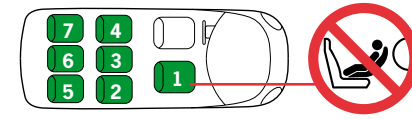

It will fit vehicles with positions approved as ISOfix positions (as detailed in the vehicle handbook), depending on category of the child and of the fixture. The mass group and the ISOfix size class for which this device is intended is : D. When the support leg is positioned on a storage compartment in front of the car seat, this compartment has to be completely filled up with Expanded Poly Styreen foam (EPS), so that the cover can hold the forces of the support leg. Consult the car dealer, if they offer a special solution or if the storage compartment is strong enough. When the floor under the floor support is insufficient to hold the forces you can not use the izi Kid i-Size in this position of the car. Carseat positions marked with * can have a storage compartment in front of the seat.

ISOfix anchorage in the passenger seat (position 1) are normally offered as option, so depending on the model this position can be available or not.

BeSafe recommends to install the izi Kid i-Size in all vehicle seat positions which are intended to be used and check installation, available space in the vehicle and position of the child, to verify if the izi Kid i-Size is acceptable for your situation.

Notice: DO NOT use on a passenger seat fitted with activated frontal airbag.