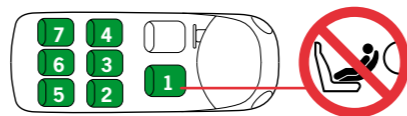

In some vehicles the space for the head in the rear seat is limited. If you fasten the iZi Up FIX with the FIX arms in these vehicles, it may not be possible to use the child seat up to a standing height of 1.50 m. This may be the case, for example, if the iZi Up FIX headrest hits the vehicle's C-pillar. Please observe the heights shown in the type list. When a vehicle is marked with *, the space for the head might be limited to 1,35 m. standing height for specific models of this vehicle. ISOfix anchorages in the passenger seat (position 1) are normally offered as option, so depending on the model this position can be available or not.

! Notice: DO NOT use on a passenger seat fitted with activated frontal airbag.