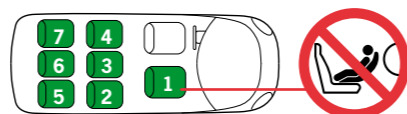

2

Car manufacturer	Model	1st year of production	Approved seats
Alfa Romeo	147	2000	2,4
	156	1997	2,4
	159	2006	2,4
	Giulietta	2010	2,4
	Mito	2008	2,4
Audi	Stelvio	2017	2,4
	A1	2010	2,4
	A2	2000	2,4
	A3, S3	1997	2,4
	A3, S3	2003	2,4
	A3 sportback	2003	2,4
	A3 cabrio	2008	2,4
	A4, S4, RS4	1998	1,2,4
	A4 avant	1996	2,4
	A4, S4, RS4	2000	1,2,4
	A4 avant	2000	1,2,4
	A4 cabrio	2002	1,2,4
	A4 imo	2015	1,2,4
	A4 avant	2015	1,2,4
	A5, S5	2007	1,2,4
A5 sportback	2009	1,2,4	
A5 cabrio	2009	2,4	
A5 coupe	2016	1,2,4	
A6, S6, RS6	1998	2,4	
A6, S6, RS6	2004	1,2,4	
A7	2010	2,4	
A8, S8	1998	2,4	
Q2	2016	1,2,4	
Q3	2010	1,2,4	
Q5	2008	1,2,4	
Q5	2016	1,2,4	
Q7	2006	1,2,4	
Q7	2015	1,2,4	
TT	2015	1,2,4	
BMW	1 serie	2005	2,4
	2 serie active tourer	2014	2,4
	2 serie gran tourer	2015	2,4
	3 serie	1998	2,4
	4 serie gran coupe	2014	2,4
	5 serie	2000	2,4
	5 serie Limousine	2016	2,4
	5 serie Touring	2017	2,4
	6 serie	2003	2,4
	6 serie GT	2017	2,4
	7 serie	2001	2,4
	7 serie	2015	2,4
	i3	2013	2,4
	Mini	2006	2,4
	Mini Clubman	2007	2,4
Mini Clubman	2015	1,2,4	
Mini Countryman	2010	2,4	
Mini Countryman	2016	1,2,4	
X1	2004	2,4	
X1	2015	-	
X3	2004	2,4	

3

Car manufacturer	Model	1st year of production	Approved seats	
	X3	2017	2,4	
	X5	2004	2,4	
	X5	2013	2,4	
	X6	2008	2,4	
	Chevrolet	Aveo	2006	2,4
		Captiva	2006	2,4
Cruze		2009	2,4	
Epica		2006	2,4	
Kalos		2002	2,4	
Lacetti		2004	2,4	
Malibu		2011	2,4	
Matiz		2005	2,4	
Nubira		2009	2,4	
Orlando		2011	2,4	
Chrysler	Spark	2009	2,4	
	Trax	2013	2,4	
	300 CC	2008	2,4	
	Dodge Caliber	2006	2,4	
	Dodge Nitro	2006	2,4	
	Dodge RAM	2002	2,4	
	Jeep Commander	2006	2,4	
	Jeep Grand Cherokee	2010	2,4	
	Jeep Wrangler	2011	2,4	
	PT cruiser	2000	2,4	
Citroën	Sebring	2007	2,4	
	Voyager	2001	2,4	
	Berlingo	2008	1,2*,4*	
	Berlingo Multispace	2012	2*,4*	
	C1	2005	2,4	
	C1	2014	2,4	
	C2	2004	2,4	
	C3	2004	2,4	
	C3	2016	1,2,4	
	C3 Picasso	2013	2,4	
C3 Aircross	2017	2,4		
C4	2004	2,4		
C4 Aircross	2012	2,4		
C4 Cactus	2014	2,4		
C4 Picasso	2007	1,2*,3,4*		
C4 Picasso	2013	2,3,4		
C4 Grande Picasso	2007	1,2*,3,4*		
C4 Grande Picasso	2013	2,3,4		
C5	2000	1,2,4		
C6	2008	2,4		
C8	2003	2,3,4		
C-Elysée	2012	2,4		
DS3	2010	2,4		
DS4	2011	2,4		
DS5	2012	2,4		
Jumpy	2004	2,4		
Nemo	2007	2*,4*		
Xsara Picasso	2000	2,4		
Dacia	Dokker	2012	2,4	
	Duster	2010	2,4	
	Duster 2	2017	2,4	

4