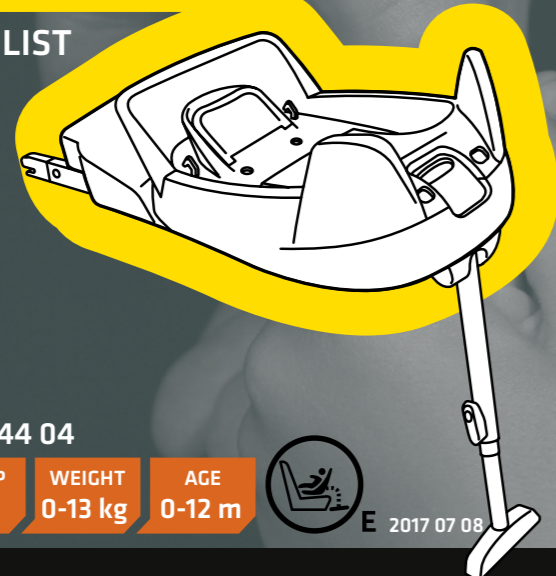

CAR LIST

ECE R44 04

GROUP 0+ WEIGHT 0-13 kg AGE 0-12 m

2017 07 08

HTS BeSafe as

N-3535 Krøderen, Norway - www.besafe.com

Recommendation list for cars and installation of iZi Go Isofix

The iZi Go Isofix is a semi-universal Isofix child restraint system. It is approved to regulation 44.04 series of amendments for general use in vehicles fitted with Isofix anchorage systems. It will fit vehicles with positions approved as Isofix positions (as detailed in the vehicle handbook), depending on category of the child and of the fixture. The mass group and the Isofix size class for which this device is intended is : E. The iZi Go Isofix is suitable for fixing into the seat positions of the cars listed below, providing approved Isofix points are fitted and available. Seat positions in other cars may also be suitable to accept this child restraint, however we have not yet tested that combination of car and iZi Go Isofix. If in doubt, consult either BeSafe or the retailer. For updated carlist see: www.besafe.com

When the support leg is positioned on a storage compartment in front of the car seat, this compartment has to be completely filled up with Expanded Poly Styreen foam (EPS), so that the cover can hold the forces of the support leg. Consult the car dealer, if they offer a special solution. When the floor under the floor support is insufficient to hold the forces you can not use the iZi Go Isofix in this position of the car. Carseat positions marked with * can have a storage compartment in front of the seat. Isofix anchorages in the passenger seat (position 1) are normally offered as option, so depending on the model this position can be available or not.

BeSafe recommends to install the iZi Go Isofix in all vehicle seat positions which are intended to be used and check installation, available space in the vehicle and position of the child, to verify if the iZi Go Isofix is acceptable for your situation.