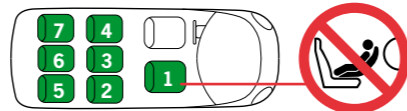

For updated carlist see: www.besafe.com

It will fit vehicles with positions approved as ISOfix positions (as detailed in the vehicle handbook), depending on category of the child and of the fixture. The mass group and the ISOfix size class for which this device is intended is : D.

When the support leg is positioned on a storage compartment in front of the car seat, this compartment has to be completely filled up with Expanded Poly Styreen foam (EPS), so that the cover can hold the forces of the support leg. Consult the car dealer, if they offer a special solution. When the floor under the floor support is insufficient to hold the forces you can not use the iZi Modular i-Size base in this position of the car.

Carseat positions marked with * can have a storage compartment in front of the seat. ISOfix anchorage in the passenger seat (position 1) are normally offered as option, so depending on the model this position can be available or not.

BeSafe recommends to install the iZi Modular i-Size in all vehicle seat positions which are intended to be used and check installation, available space in the vehicle and position of the child, to verify if the iZi Modular i-Size is acceptable for your situation.

! Notice: DO NOT use on a passenger seat fitted with activated frontal airbag.