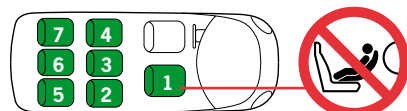

Car manufacturer	Model	1st year of production	Approved seats
Alfa Romeo	147	2000	2,4
	156	1997	2,4
	159	2006	2,4
	Giulietta	2010	2,4
	Mito	2008	2,4
	Stelvio	2017	2,4
Audi	A1	2010	2,4
	A2	2000	2,4
	A3, S3	1997	2,4
	A3, S3	2003	2,4
	A3 sportback	2003	2,4
	A3 cabrio	2008	2,4
	A4, S4, RS4	1998	1,2,4
	A4 avant	1996	2,4
	A4, S4, RS4	2000	1,2,4
	A4 avant	2000	1,2,4
	A4 cabrio	2002	1,2,4
	A4 imo	2015	1,2,4
	A4 avant	2015	1,2,4
	A5, S5	2007	1,2,4
	A5 sportback	2009	1,2,4
	A5 cabrio	2009	2,4
	A5 coupe	2016	1,2,4
	A6, S6, RS6	1998	2,4
	A6, S6, RS6	2004	1,2,4
	A7	2010	2,4
	A8, S8	1998	2,4
	Q2	2016	1,2,4
	Q3	2010	1,2,4
	Q5	2008	1,2,4
	Q5	2016	1,2,4
	Q7	2006	1,2,4
	Q7	2015	1,2,4
	TT	2015	1,2,4
BMW	1 serie	2005	2,4
	2 serie active tourer	2014	2,4
	2 serie gran tourer	2015	2,4
	3 serie	1998	2,4
	4 serie gran coupe	2014	2,4
	5 serie	2000	2,4
	5 serie Limousine	2016	2,4
	5 serie Touring	2017	2,4
	6 serie	2003	2,4
	6 serie GT	2017	2,4
	7 serie	2001	2,4
	7 serie	2015	2,4
	i3	2013	2,4
	i3	2016	2,4
	Mini	2006	2,4
	Mini Clubman	2007	2,4
	Mini Clubman	2015	1,2,4
	Mini Countryman	2010	2,4
	Mini Countryman	2016	1,2,4
	X1	2004	2,4
	X1	2015	---
	X3	2004	2,4

Car manufacturer	Model	1st year of production	Approved seats
	X3	2017	2,4
	X5	2004	2,4
	X5	2013	2,4
	X6	2008	2,4
Chvrolet	Aveo	2006	2,4
	Captiva	2006	2,4
	Cruze	2009	2,4
	Epica	2006	2,4
	Kalos	2002	2,4
	Lacetti	2004	2,4
	Malibu	2011	2,4
	Matiz	2005	2,4
	Nubira	2009	2,4
	Orlando	2011	2,4
	Spark	2009	2,4
	Trax	2013	2,4
Chrysler	300 CC	2008	2,4
	Dodge Caliber	2006	2,4
	Dodge Nitro	2006	2,4
	Dodge RAM	2002	2,4
	Jeep Commander	2006	2,4
	Jeep Grand Cherokee	2010	2,4
	Jeep Wrangler	2011	2,4
	PT cruiser	2000	2,4
	Sebring	2007	2,4
	Voyager	2001	2,4
Citroën	Berlingo	2008	1,2*,4*
	Berlingo Multispace	2012	2*,4*
	C1	2005	2,4
	C1	2014	2,4
	C2	2004	2,4
	C3	2004	2,4
	C3	2016	1,2,4
	C3 Picasso	2013	2,4
	C3 Aircross	2017	2,4
	C4	2004	2,4
	C4 Aircross	2012	2,4
	C4 Cactus	2014	2,4
	C4 Picasso	2007	1,2*,3,4*
	C4 Picasso	2013	2,3,4
	C4 Grande Picasso	2007	1,2*,3,4*
	C4 Grande Picasso	2013	2,3,4
	C5	2000	1,2,4
	C6	2008	2,4
	C8	2003	2,3,4
	C-Elysée	2012	2,4
	DS3	2010	2,4
	DS4	2011	2,4
	DS5	2012	2,4
	DS7	2017	1,2,4
	Jumpy	2004	2,4
	Nemo	2007	2*,4*
	Xsara Picasso	2000	2,4
Dacia	Dokker	2012	2,4
	Duster	2010	2,4