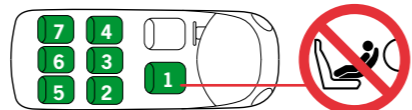

It will fit vehicles with positions approved as ISOfix positions (as detailed in the vehicle handbook), depending on category of the child and of the fixture. The mass group and the ISOfix size class for which this device is intended is : D.

When the support leg is positioned on a storage compartment in front of the car seat, this compartment has to be completely filled up with Expanded Poly Styreen foam (EPS), so that the cover can hold the forces of the support leg. Consult the car dealer, if they offer a special solution. When the floor under the floor support is insufficient to hold the forces you can not use the iZi Kid i-Size in this position of the car. Carseat positions marked with * can have a storage compartment in front of the seat. ISOfix anchorages in the passenger seat (position 1) are normally offered as option, so depending on the model this position can be available or not.

BeSafe recommends to install the iZi Kid i-Size in all vehicle seat positions which are intended to be used and check installation, available space in the vehicle and position of the child, to verify if the iZi Kid i-Size is acceptable for your situation.

! Notice: DO NOT use on a passenger seat fitted with activated frontal airbag.

Car manufacturer	Model	1st year of production	Approved seats
Alfa Romeo	I47	2000	2,4
	I56	1997	2,4
	I59	2006	2,4
	Giulietta	2010	2,4
	Mito	2008	2,4
	Stelvio	2017	2,4
Audi	A1	2010	2,4
	A2	2000	2,4
	A3, S3	1997	2,4
	A3, S3	2003	2,4
	A3 sportback	2003	2,4
	A3 cabrio	2008	2,4
	A4, S4, RS4	1998	1,2,4
	A4 avant	1996	2,4
	A4, S4, RS4	2000	1,2,4
	A4 avant	2000	1,2,4
	A4 cabrio	2002	1,2,4
	A4 imo	2015	1,2,4
	A4 avant	2015	1,2,4
	A5, S5	2007	1,2,4
	A5 sportback	2009	1,2,4
	A5 cabrio	2009	2,4
	A5 coupe	2016	1,2,4
	A6, S6, RS6	1998	2,4
	A6, S6, RS6	2004	1,2,4
	A6	2018	1,2,4
	A7	2010	2,4
	A7	2018	1,2,4
	A8, S8	1998	2,4
	A8	2018	2,4
	Q2	2016	1,2,4
	Q3	2010	1,2,4
	Q5	2008	1,2,4
	Q5	2016	1,2,4
	Q7	2006	1,2,4
	Q7	2015	1,2,4
	TT	2015	1,2,4
BMW	1 serie	2005	2,4
	2 serie active tourer	2014	2,4
	2 serie gran tourer	2015	2,4
	3 serie	1998	2,4
	4 serie gran coupe	2014	2,4
	5 serie	2000	2,4
	5 serie Limousine	2016	2,4
	5 serie Touring	2017	2,4
	6 serie	2003	2,4
	6 serie GT	2017	2,4
	7 serie	2001	2,4
	7 serie	2015	2,4
	i3	2013	2,4
	Mini	2006	2,4
	Mini Clubman	2007	2,4
	Mini Clubman	2015	1,2,4
	Mini Countryman	2010	2,4
	Mini Countryman	2016	1,2,4

Car manufacturer	Model	1st year of production	Approved seats
	X1	2004	2,4
	X1	2015	---
	X3	2004	2,4
	X3	2017	2,4
	X4	2018	2,4
	X5	2004	2,4
	X5	2013	2,4
	X6	2008	2,4
Chrevolet	Aveo	2006	2,4
	Captiva	2006	2,4
	Cruze	2009	2,4
	Epica	2006	2,4
	Kalos	2002	2,4
	Lacetti	2004	2,4
	Malibu	2011	2,4
	Matiz	2005	2,4
	Nubira	2009	2,4
	Oriando	2011	2,4
	Spark	2009	2,4
	Trax	2013	2,4
Chrysler	300 CC	2008	2,4
	Dodge Caliber	2006	2,4
	Dodge Nitro	2006	2,4
	Dodge RAM	2002	2,4
	Jeep Commander	2006	2,4
	Jeep Grand Cherokee	2010	2,4
	Jeep Wrangler	2011	2,4
	PT cruiser	2000	2,4
	Sebring	2007	2,4
	Voyager	2001	2,4
Citroën	Berlingo	2008	1,2*,4*
	Berlingo Multispace	2012	2*,4*
	C1	2005	2,4
	C1	2014	2,4
	C2	2004	2,4
	C3	2004	2,4
	C3	2016	1,2,4
	C3 Picasso	2013	2,4
	C3 Aircross	2017	2,4
	C4	2004	2,4
	C4 Aircross	2012	2,4
	C4 Cactus	2014	2,4
	C4 Picasso	2007	1,2*,3,4*
	C4 Picasso	2013	2,3,4
	C4 Grande Picasso	2007	1,2*,3,4*
	C4 Grande Picasso	2013	2,3,4
	C5	2000	1,2,4
	C6	2008	2,4
	C8	2003	2,3,4
	C-Elysée	2012	2,4
	DS3	2010	2,4
	DS4	2011	2,4
	DS5	2012	2,4
	DS7	2017	1,2,4
	Jumpy	2004	2,4