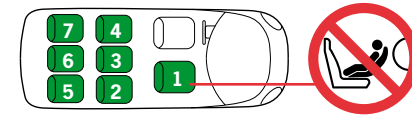

It will fit vehicles with positions approved as ISOfix positions (as detailed in the vehicle handbook), depending on category of the child and of the fixture. The mass group and the ISOfix size class for which this device is intended is : D. When the support leg is positioned on a storage compartment in front of the car seat, this compartment has to be completely filled up with Expanded Poly Styreen foam (EPS), so that the cover can hold the forces of the support leg. Consult the car dealer, if they offer a special solution or if the storage compartment is strong enough. When the floor under the floor support is insufficient to hold the forces you can not use the izi Kid i-Size in this position of the car. Carseat positions marked with * can have a storage compartment in front of the seat. ISOfix anchorage in the passenger seat (position 1) are normally offered as option, so depending on the model this position can be available or not. BeSafe recommends to install the izi Kid i-Size in all vehicle seat positions which are intended to be used and check installation, available space in the vehicle and position of the child, to verify if the izi Kid i-Size is acceptable for your situation.

! Notice: DO NOT use on a passenger seat fitted with activated frontal airbag.