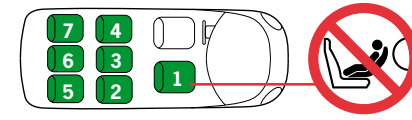

It will fit vehicles with positions approved as ISOfix positions (as detailed in the vehicle handbook), depending on category of the child and of the fixture. The mass group and the ISOfix size class for which this device is intended is : D. When the support leg is positioned on a storage compartment in front of the car seat, this compartment has to be completely filled up with Expanded Poly Styreen foam (EPS), so that the cover can hold the forces of the support leg. Consult the car dealer, if they offer a special solution or if the storage compartment is strong enough. When the floor under the floor support is insufficient to hold the forces you can not use the iZi Kid i-Size in this position of the car. Carseat positions marked with * can have a storage compartment in front of the seat. ISOfix anchorage in the passenger seat (position 1) are normally offered as option, so depending on the model this position can be available or not. BeSafe recommends to install the iZi Kid i-Size in all vehicle seat positions which are intended to be used and check installation, available space in the vehicle and position of the child, to verify if the iZi Kid i-Size is acceptable for your situation.

! Notice: DO NOT use on a passenger seat fitted with activated frontal airbag.