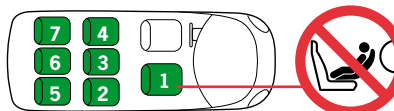

Car manufacturer	Model	1st year of production	Approved seats
Alfa Romeo	U5	2020	2,4
	147	2000	2,4
	156	1997	2,4
	159	2006	2,4
	Giulia	2015	2,4
	Giulietta	2010	2,4
	Mito	2008	2,4
	Stelvio	2017	2,4
Audi	A1	2010	2,4
	A1	2018	1,2,4
	A2	2000	2,4
	A3, S3	1997	2,4
	A3, S3	2003	2,4
	A3	2020	1,2,4
	A3 sportback	2003	2,4
	A3 cabrio	2008	2,4
	A4, S4, RS4	1998	1,2,4
	A4 avant	1996	2,4
	A4, S4, RS4	2000	1,2,4
	A4 avant	2000	1,2,4
	A4 cabrio	2002	1,2,4
	A4 imo	2015	1,2,4
	A4 avant	2015	1,2,4
	A5, S5	2007	1,2,4
	A5 sportback	2009	1,2,4
	A5 cabrio	2009	2,4
	A5 coupe	2016	1,2,4
	A6, S6, RS6	1998	2,4
	A6, S6, RS6	2004	1,2,4
	A6	2018	1,2,4
	A7	2010	2,4
	A7	2018	1,2,4
	A8, S8	1998	2,4
	A8	2018	2,4
	E-tron	2019	1,2,4
	Q2	2016	1,2,4
	Q3	2010	1,2,4
	Q3	2018	1,2,4
	Q5	2008	1,2,4
	Q5	2016	1,2,4
	Q7	2006	1,2,4
	Q7	2015	1,2,4
	Q8	2019	1,2,4
	TT	2015	1,2,4
BMW	1 serie	2005	2,4
	1 serie (F40)	2019	2,4
	2 serie Active tourer	2014	2,4
	2 serie Gran coupé	2019	2,4
	2 serie Gran tourer	2015	2,4
	3 serie	1998	2,4
	3 serie Sedan	2018	2,4
	4 serie Gran coupe	2014	2,4
	5 serie	2000	2,4
	5 serie Limousine	2016	2,4
	5 serie Touring	2017	2,4

Car manufacturer	Model	1st year of production	Approved seats
	6 serie	2003	2,4
	6 serie GT	2017	2,4
	7 serie	2001	2,4
	7 serie	2015	2,4
	8 serie Coupe	2018	2,4
	i3	2013	2,4
	Mini	2006	2,4
	Mini Clubman	2007	2,4
	Mini Clubman	2015	1,2,4
	Mini Countryman	2010	2,4
	Mini Countryman	2016	1,2,4
	X1	2004	2,4
	X1	2015	2,4
	X3	2004	2,4
	X3	2017	2,4
	X4	2018	2,4
	X5	2004	2,4
	X5	2013	2,4
	X5	2018	2,4
	X6	2008	2,4
	X6	2019	2,4
	X7	2018	2,4,7
	Z4	2018	1
Chevrolet	Aveo	2006	2,4
	Captiva	2006	2,4
	Cruze	2009	2,4
	Epica	2006	2,4
	Kalos	2002	2,4
	Lacetti	2004	2,4
	Malibu	2011	2,4
	Matiz	2005	2,4
	Nubira	2009	2,4
	Orlando	2011	2,4
	Spark	2009	2,4
	Trax	2013	2,4
Chrysler	300 CC	2008	2,4
	Dodge Caliber	2006	2,4
	Dodge Nitro	2006	2,4
	Dodge RAM	2002	2,4
	Jeep Commander	2006	2,4
	Jeep Grand Cherokee	2010	2,4
	Jeep Wrangler	2011	2,4
	PT cruiser	2000	2,4
	Sebring	2007	2,4
	Voyager	2001	2,4
Citroën	Berlingo	2008	1,2,4*
	Berlingo Multispace	2012	2*,4*
	Berlingo	2018	2*,3,4*
	C1	2005	2,4
	C1	2014	2,4
	C2	2004	2,4
	C3	2004	2,4
	C3	2016	1,2,4
	C3 Picasso	2013	2,4
	C3 Aircross	2017	2,4