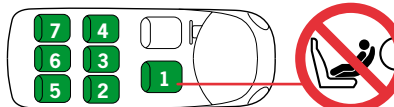

It will fit vehicles with positions approved as ISOfix positions (as detailed in the vehicle handbook), depending on category of the child and of the fixture. The mass group and the ISOfix size class for which this device is intended is : D. When the support leg is positioned on a storage compartment in front of the car seat, this compartment has to be completely filled up with Expanded Poly Styreen foam (EPS), so that the cover can hold the forces of the support leg. Consult the car dealer, if they offer a special solution or if the storage compartment is strong enough. When the floor under the floor support is insufficient to hold the forces you can not use the iZi Modular i-Size base in this position of the car. Carseat positions marked with * can have a storage compartment in front of the seat.

ISOfix anchorage in the passenger seat (position 1) are normally offered as option, so depending on the model this position can be available or not. BeSafe recommends to install the iZi Modular i-Size base in all vehicle seat positions which are intended to be used and check installation, available space in the vehicle and position of the child, to verify if the iZi Modular i-Size base is acceptable for your situation.

! Notice: DO NOT use on a passenger seat fitted with activated frontal airbag.