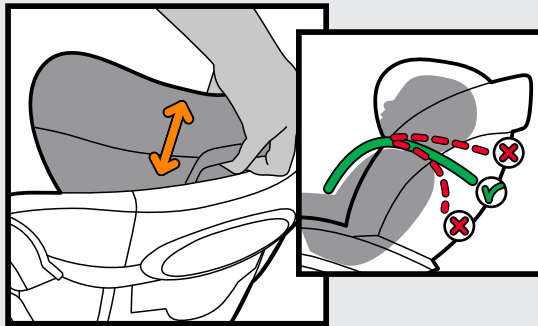

2. Usage

3. De-installation