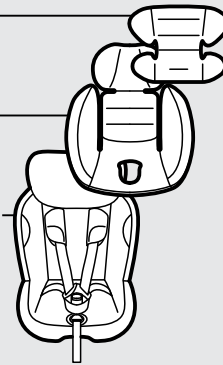

QUICK GUIDE

Be safe in the car

BeSafe®

BeSafe iZi Twist B i-Size

BeSafe iZi Twist i-Size

BeSafe iZi Turn i-Size

max. 60 cm

max. 87 cm

max. 105 cm

max. 18 kg

iZi Twist
B i-Size

approx.
2 years

max. 105 cm

max. 18 kg

iZi Twist
i-Size
iZi Turn
i-Size

1. Installation