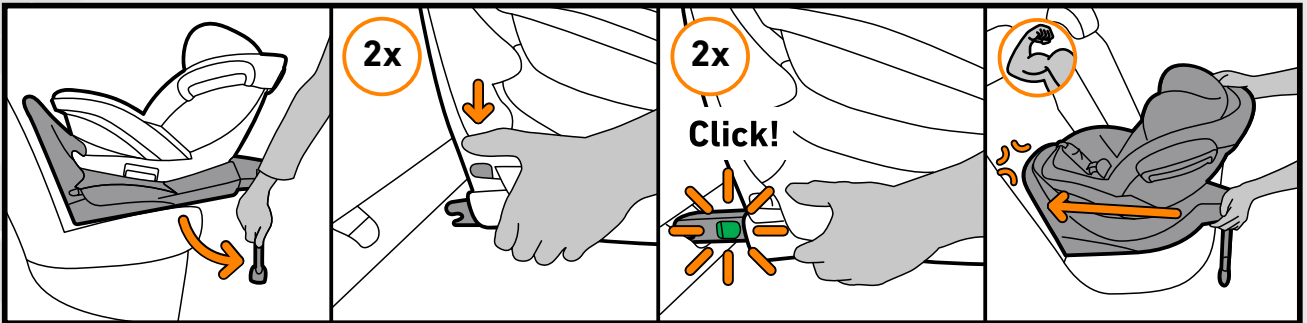

QUICK GUIDE

Be safe in the car

BeSafe®

BeSafe iZi Twist B i-Size

BeSafe iZi Twist i-Size

BeSafe iZi Turn i-Size

max. 60 cm

max. 87 cm

max. 105 cm

max. 18 kg

iZi Twist
B i-Size

approx.
2 years

max. 105 cm

max. 18 kg

iZi Twist
i-Size
iZi Turn
i-Size

1. Installation