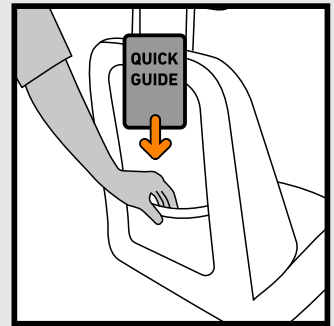

2. Usage

3. De-installation