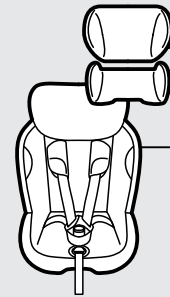

QUICK GUIDE

Be safe in the car

BeSafe®

BeSafe iZi Twist B i-Size

BeSafe iZi Twist i-Size

BeSafe iZi Turn i-Size

max. 60 cm

max. 87 cm

max. 105 cm

max. 18 kg

iZi Twist
B i-Size

approx.
2 years

max. 105 cm

max. 18 kg

iZi Twist
i-Size
iZi Turn
i-Size

1. Installation