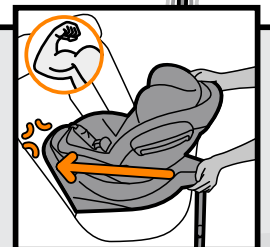

max. 105 cm

max. 18 kg

iZi Twist
B i-Size

approx.
2 years

max. 105 cm

max. 18 kg

iZi Twist
i-Size
iZi Turn
i-Size

1. Installation