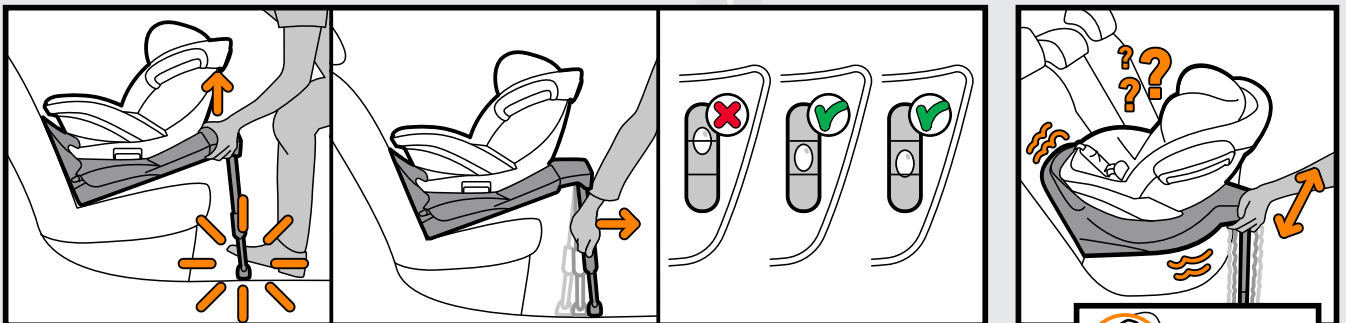

QUICK GUIDE

Be safe in the car

BeSafe®

BeSafe iZi Twist B i-Size

BeSafe iZi Twist i-Size

BeSafe iZi Turn i-Size

max. 60 cm

max. 87 cm

max. 105 cm

max. 18 kg

iZi Twist
B i-Size

approx.
2 years

max. 105 cm

max. 18 kg

iZi Twist
i-Size
iZi Turn
i-Size

1. Installation