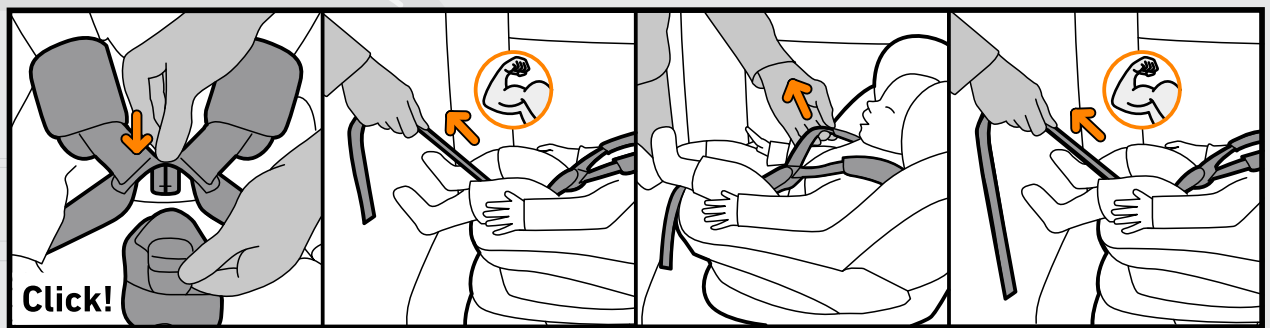

2. Usage

3. De-installation