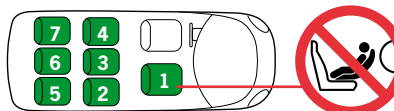

Car manufacturer	Model	1st year of production	Approved seats
Alfa Romeo	147	2000	2,4
	156	1997	2,4
	159	2006	2,4
	Giulia	2015	2,4
	Giulietta	2010	2,4
	Mito	2008	2,4
	Stelvio	2017	2,4
Audi	A1	2010	2,4
	A1	2018	1,2,4
	A2	2000	2,4
	A3, S3	1997	2,4
	A3, S3	2003	2,4
	A3 sportback	2003	2,4
	A3 cabrio	2008	2,4
	A4, S4, RS4	1998	1,2,4
	A4 avant	1996	2,4
	A4, S4, RS4	2000	1,2,4
	A4 avant	2000	1,2,4
	A4 cabrio	2002	1,2,4
	A4 imo	2015	1,2,4
	A4 avant	2015	1,2,4
	A5, S5	2007	1,2,4
	A5 sportback	2009	1,2,4
	A5 cabrio	2009	2,4
	A5 coupe	2016	1,2,4
	A6, S6, RS6	1998	2,4
	A6, S6, RS6	2004	1,2,4
	A6	2018	1,2,4
	A7	2010	2,4
	A7	2018	1,2,4
	A8, S8	1998	2,4
	A8	2018	2,4
	E-tron	2019	1,2,4
	Q2	2016	1,2,4
	Q3	2010	1,2,4
	Q3	2018	1,2,4
	Q5	2008	1,2,4
	Q5	2016	1,2,4
	Q7	2006	1,2,4
	Q7	2015	1,2,4
	Q8	2019	1,2,4
	TT	2015	1,2,4
BMW	1 serie (F40)	2005	2,4
	1 serie (F40)	2019	2,4
	2 serie Active tourer	2014	2,4
	2 serie Gran coupé	2019	2,4
	2 serie Gran tourer	2015	2,4
	3 serie	1998	2,4
	3 serie Sedan	2018	2,4
	4 serie Gran coupé	2014	2,4
	5 serie	2000	2,4
	5 serie Limousine	2016	2,4
	5 serie Touring	2017	2,4
	6 serie	2003	2,4
	6 serie GT	2017	2,4

Car manufacturer	Model	1st year of production	Approved seats
	7 serie	2001	2,4
	7 serie	2015	2,4
	8 serie Coupe	2018	2,4
	i3	2013	2,4
	Mini	2006	2,4
	Mini Clubman	2007	2,4
	Mini Clubman	2015	1,2,4
	Mini Countryman	2010	2,4
	Mini Countryman	2016	1,2,4
	X1	2004	2,4
	X1	2015	2,4
	X3	2004	2,4
	X3	2017	2,4
	X4	2018	2,4
	X5	2004	2,4
	X5	2013	2,4
	X5	2018	2,4
	X6	2008	2,4
	X6	2019	2,4
	X7	2018	2,4,7
	Z4	2018	1
Chevrolet	Aveo	2006	2,4
	Captiva	2006	2,4
	Cruze	2009	2,4
	Epica	2006	2,4
	Kalos	2002	2,4
	Lacetti	2004	2,4
	Malibu	2011	2,4
	Matiz	2005	2,4
	Nubira	2009	2,4
	Orlando	2011	2,4
	Spark	2009	2,4
	Trax	2013	2,4
Chrysler	300 CC	2008	2,4
	Dodge Caliber	2006	2,4
	Dodge Nitro	2006	2,4
	Dodge RAM	2002	2,4
	Jeep Commander	2006	2,4
	Jeep Grand Cherokee	2010	2,4
	Jeep Wrangler	2011	2,4
	PT cruiser	2000	2,4
	Sebring	2007	2,4
	Voyager	2001	2,4
Citroën	Berlingo	2008	1,2*,4*
	Berlingo Multispace	2012	2*,4*
	Berlingo	2018	2*,3,4*
	C1	2005	2,4
	C1	2014	2,4
	C2	2004	2,4
	C3	2004	2,4
	C3	2016	1,2,4
	C3 Picasso	2013	2,4
	C3 Aircross	2017	2,4
	C4	2004	2,4
	C4 Aircross	2012	2,4