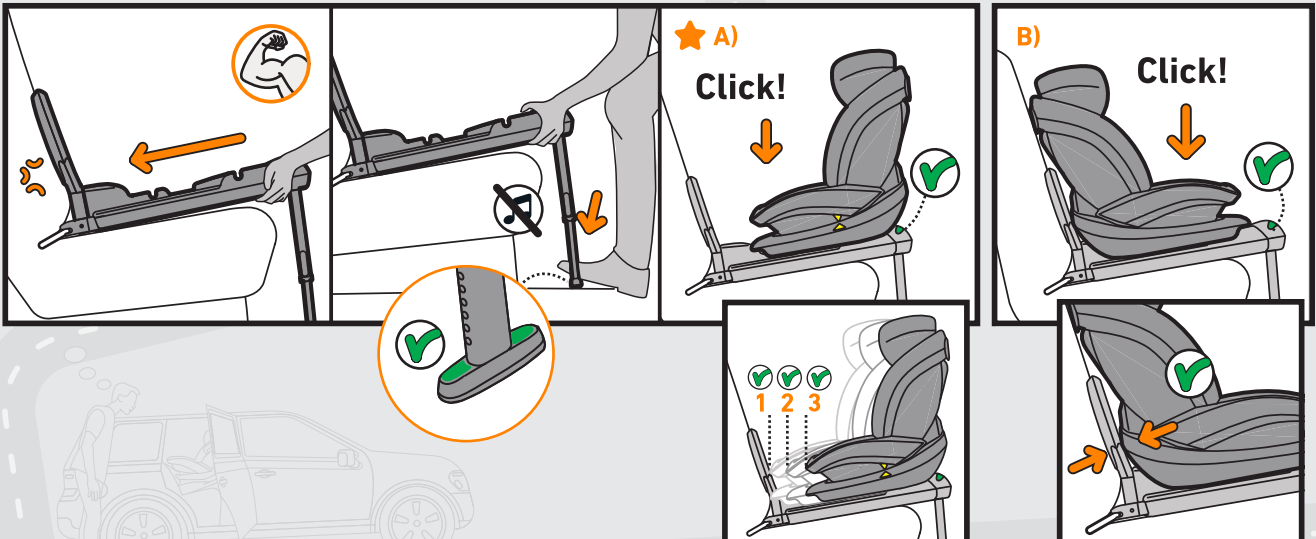

1. Installation