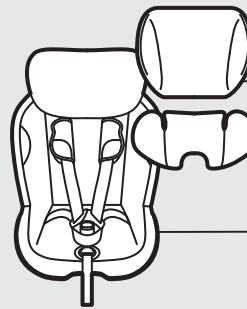

QUICK GUIDE

Be safe in the car

BeSafe®

BeSafe iZi Modular A i-Size

BeSafe iZi Modular i-Size Base

+

approx.
2 years

max. 105 cm
max. 18 kg