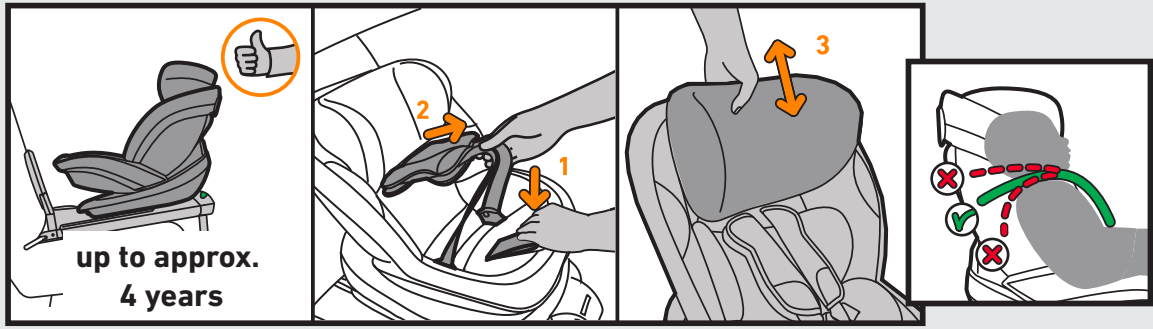

QUICK GUIDE

Be safe in the car

BeSafe®

BeSafe iZi Modular A i-Size

BeSafe iZi Modular i-Size Base

+

approx.
2 years

max. 105 cm
max. 18 kg

iZi® Modular
i-Size Base

iZi® Modular A

iZi® Modular A
Rf

1. Installation

2. Usage

Prepare

Buckle up

Check