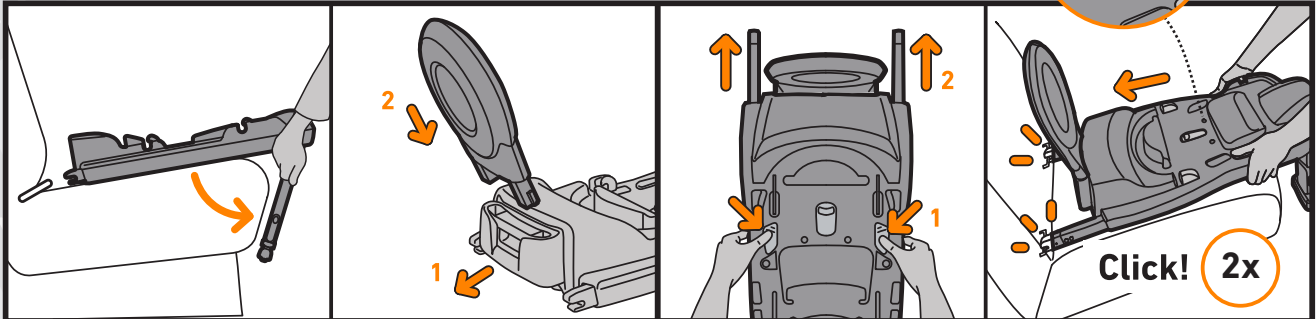

1. Installation