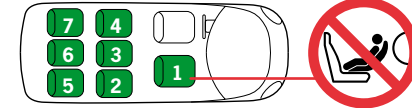

When the support leg is positioned on a storage compartment in front of the car seat, this compartment has to be completely filled up with Expanded Poly Styreen foam (EPS), so that the cover can hold the forces of the support leg. Consult the car dealer, if they offer a special solution or if the storage compartment is strong enough. When the floor under the floor support is insufficient to hold the forces you can not use the iZi Combi Isofix in this position of the car. Carseat positions marked with * can have a storage compartment in front of the seat. Isofix anchorage in the passenger seat (position 1) are normally offered as option, so depending on the model this position can be available or not.

BeSafe recommends to install the iZi Combi Isofix in all vehicle seat positions which are intended to be used and check installation, available space in the vehicle and position of the child, to verify if the iZi Combi Isofix is acceptable for your situation.

! Notice: DO NOT use on a passenger seat fitted with activated frontal airbag.