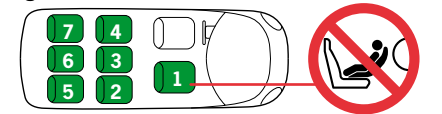

BeSafe recommends to install the izi Go Isofix in all vehicle seat positions which are intended to be used and check installation, available space in the vehicle and position of the child, to verify if the izi Go Isofix is acceptable for your situation.

! Notice: DO NOT use on a passenger seat fitted with activated frontal airbag.