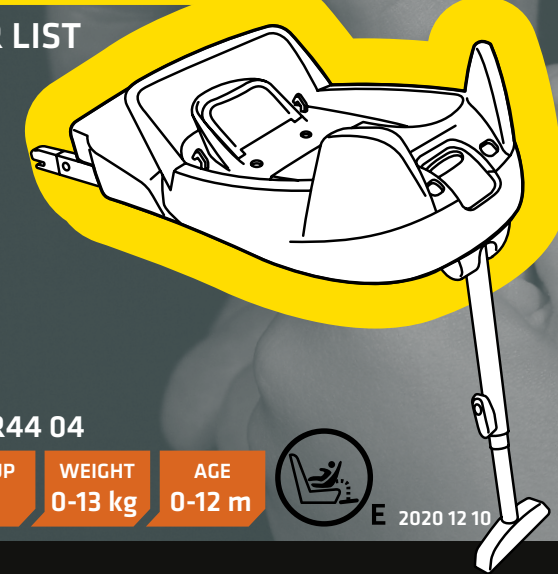

CAR LIST

ECE R44 04

GROUP 0+ WEIGHT 0-13 kg AGE 0-12 m

HTS BeSafe as

N-3535 Krøderen, Norway - www.besafe.com

Recommendation list for cars and installation of izi Go Isofix

The izi Go Isofix is a semi-universal Isofix child restraint system. It is approved to regulation 44.04 series of amendments for general use in vehicles fitted with Isofix anchorage systems. It will fit vehicles with positions approved as Isofix positions (as detailed in the vehicle handbook), depending on category of the child and of the fixture. The mass group and the Isofix size class for which this device is intended is : D. The izi Go Isofix is suitable for fixing into the seat positions of the cars listed below, providing approved Isofix points are fitted and available. Seat positions in other cars may also be suitable to accept this child restraint, however we have not yet tested that Combination of car and izi Go Isofix seat. If in doubt, consult either BeSafe or the retailer. For updated carlist see: www.besafe.com

When the support leg is positioned on a storage compartment in front of the car seat, this compartment has to be completely filled up with Expanded Poly Styreen foam (EPS), so that the cover can hold the forces of the support leg. Consult the car dealer, if they offer a special solution or if the storage compartment is strong enough. When the floor under the floor support is insufficient to hold the forces you can not use the izi Go Isofix in this position of the car. Carseat positions marked with * can have a storage compartment in front of the seat. Isofix anchorage in the passenger seat (position 1) are normally offered as option, so depending on the model this position can be available or not.

BeSafe recommends to install the izi Go Isofix in all vehicle seat positions which are intended to be used and check installation, available space in the vehicle and position of the child, to verify if the izi Go Isofix is acceptable for your situation.