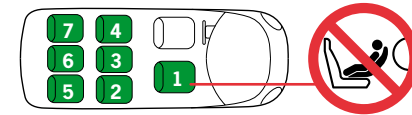

It will fit vehicles with positions approved as ISOfix positions (as detailed in the vehicle handbook), depending on category of the child and of the fixture. The mass group and the ISOfix size class for which this device is intended is : D. When the support leg is positioned on a storage compartment in front of the car seat, this compartment has to be completely filled up with Expanded Poly Styreen foam (EPS), so that the cover can hold the forces of the support leg. Consult the car dealer, if they offer a special solution or if the storage compartment is strong enough. When the floor under the floor support is insufficient to hold the forces you can not use the izi Kid i-Size in this position of the car. Carseat positions marked with * can have a storage compartment in front of the seat. ISOfix anchorage in the passenger seat (position 1) are normally offered as option, so depending on the model this position can be available or not. BeSafe recommends to install the izi Kid i-Size in all vehicle seat positions which are intended to be used and check installation, available space in the vehicle and position of the child, to verify if the izi Kid i-Size is acceptable for your situation.

! Notice: DO NOT use on a passenger seat fitted with activated frontal airbag.