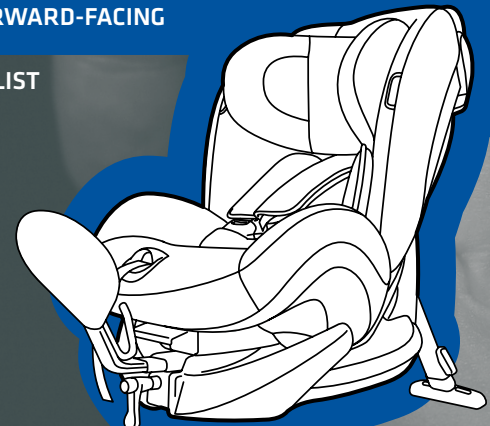

B1098815
N2001310

iZi Plus

REARWARD-FACING

CAR LIST

ECE R44 04

GROUP
0+/1/2

WEIGHT
0-25 kg

AGE
6m-5y

2020 12 10

HTS BeSafe as
N-3535 Krøderen, Norway - www.besafe.com

Recommendation list for cars and installation of iZi Plus

The iZi Plus is a semi-universal child restraint system. It is approved to regulation 44.04 series of amendments for general use in vehicles fitted with 3-point belts approved to UN/ECE Regulation No. 16 or other equivalent standards. The iZi Plus is suitable for fixing into the seat positions of the cars listed below, providing approved 3-point belt is fitted and available. Seat positions in other cars may also be suitable to accept this child restraint, however we have not yet tested that combination of car and iZi Plus seat. If in doubt, consult either BeSafe or the retailer. For updated carlist see: www.besafe.com

When the support leg is positioned on a storage compartment in front of the car seat, this compartment has to be completely filled up with Expanded Poly Styreen foam (EPS), so that the cover can hold the forces of the support leg. Consult the car dealer, if they offer a special solution or if the storage compartment is strong enough. When the floor under the floor support is insufficient to hold the forces you can not use the iZi Plus in this position of the car. Carseat positions marked with * can have a storage compartment in front of the seat. BeSafe recommends to install the iZi Plus in all vehicle seat positions which are intended to be used and check installation, available space in the vehicle and position of the child, to verify if the iZi Plus is acceptable for your situation. Some cars have very limited belt length. Always check iZi Plus in your car to verify if the belt length is long enough for installation.

Recent model updates are not mentioned with their year of introduction. iZi Plus fits normally in later model updates of the same model.

! Notice: DO NOT use on a passenger seat fitted with activated frontal airbag.