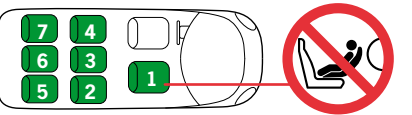

Recent model updates are not mentioned with their year of introduction. iZi Plus fits normally in later model updates of the same model.

! Notice: DO NOT use on a passenger seat fitted with activated frontal airbag.