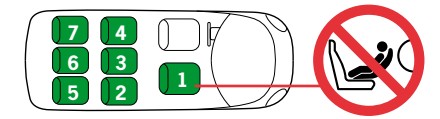

Manufacturer	Model	1st year of production	Approved seats	Standing height child
Always	U5	2020	2,4	
Alfa Romeo	147	2007	2,4	
	156 wagon	2005	2,4	
	159	2005	2,4	
	Giulia	2015	2,4	
	Giulietta	2010	2,4	
	Mito	2008	1,2,4	
	GT Sportcoupe*	2010	2,4	<1,35 m.
	Stelvio	2017	2,4	
Audi	A1*	2010	2,4	<1,35 m.
	A2	2000	2,4	
	A3, S3	1997	2,4	
	A3, S3	2003	1,2,4	
	A3 sportback	2003	1,2,4	
	A3 cabrio*	2008	1,2,4	<1,35 m.
	A4, S4, RS4	1998	1,2,4	
	A4 avant	1996	2,4	
	A4, S4, RS4	2000	1,2,4	
	A4 avant	2000	1,2,4	
	A4 cabrio	2002	1,2,4	
	A4 imo	2015	1,2,4	
	A4 avant	2015	1,2,4	
	A5, S5*	2007	1,2,4	<1,35 m.
	A5 sportback	2009	1,2,4	
	A5 cabrio*	2009	2,4	<1,35 m.
	A5 coupe	2016	2,4	
	A6, S6, RS6	1998	2,4	
	A6, S6, RS6, avant	2004	1,2,4	
	A7	2010	1,2,4	
	A7 sportback	2010	1,2,4	
	A8, S8	1998	2,4	
	E-tron	2019	1,2,4	
	Q2	2016	1,2,4	
	Q3	2010	1,2,4	
	Q5	2008	1,2,4	
	Q7	2006	1,2,4	
	Q8	2019	1,2,4	
	TT*	2015	1,2,4	<1,35 m.
	1 serie*	2005	2,4	<1,35 m.
	2 serie Active tourer	2014	2,4	
	2 serie Gran coupé	2019	2,4	
	2 serie Gran tourer	2015	2,4	
	3 serie	1998	2,4	
	3 serie Sedan	2018	2,4	
	4 serie Gran coupe	2014	2,4	
	5 serie	2000	2,4	
	5 serie Limousine	2016	2,4	

Manufacturer	Model	1st year of production	Approved seats	Standing height child
	5 serie Touring	2017	2,4	
	6-serie	2003	2,4	
	6 serie GT	2017	2,4	
	7 serie	2001	2,4	
	8 serie Coupe	2018	2,4	
	i3	2013	2,4	
	Mini	2006	2,4	
	Mini Clubman	2007	2,4	
	Mini Countryman	2010	2,4	
	X1	2004	2,4	
	X3	2004	2,4	
	X3	2017	2,4	
	X4	2018	2,4	
	X5	2004	2,4	
	X6	2008	2,4	
	X7	2018	2,4,7	
Chvrolet	Aveo	2006	2,4	
	Captiva	2006	2,4	
	Cruze	2009	2,4	
	Epica	2006	2,4	
	Kalos	2002	2,4	
	Lacetti	2004	2,4	
	Malibu	2011	2,4	
	Matiz	2005	2,4	
	Nubira	2009	2,4	
	Orlando	2011	2,4	
	Spark	2009	2,4	
	Trax	2013	2,4	
Chrysler	300 CC	2008	2,4	
	Dodge Caliber	2006	2,4	
	Dodge Journey	2009	2,4	
	Jeep Cherokee	2002	2,4	
	Jeep Grand Cherokee	1992	2,4	
	Jeep Patriot	2006	2,4	
	Jeep Wrangler	2011	2,4	
	PT cruiser	2000	2,4	
	Voyager	2001	2,4,5,7	
Citroen	Berlingo	2008	1,2,4	
	Berlingo XTR	2008	2,4	
	Berlingo	2018	2,3,4	
	C1	2005	2,4	
	C2	2004	2,4	
	C3	2004	2,4	
	C3 Picasso	2009	2,4	
	C3 Aircross	2017	2,4	
	C4	2004	2,4	
	C4 Cactus	2019	2,4	
	C4 Aircross	2012	2,4	
	C4 Picasso	2007	1,2,3,4	
	C4 Grande Picasso	2007	1,2,3,4	
	C5	2000	2,4	
	C6	2008	2,4	
	C8	2003	2,3,4	
	C-Elysée	2012	2,4	
	DS3	2010	2,4