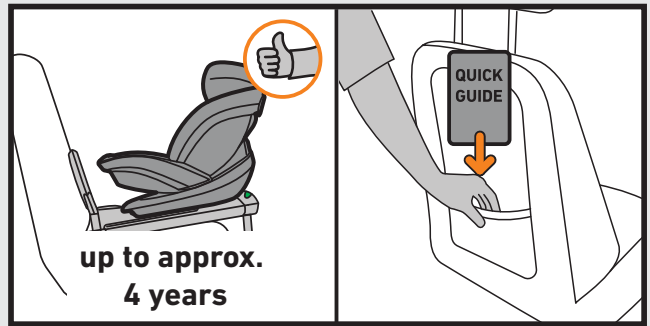

2. Usage

3. De-installation