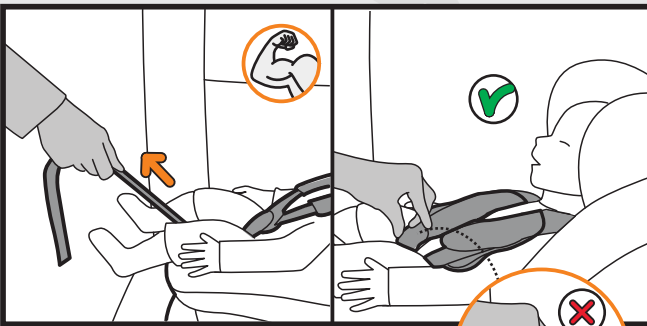

2. Usage

3. De-installation