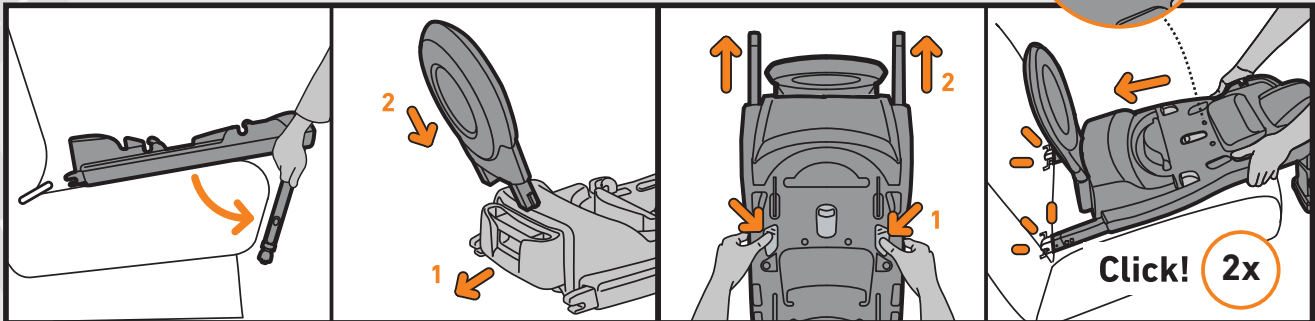

1. Installation