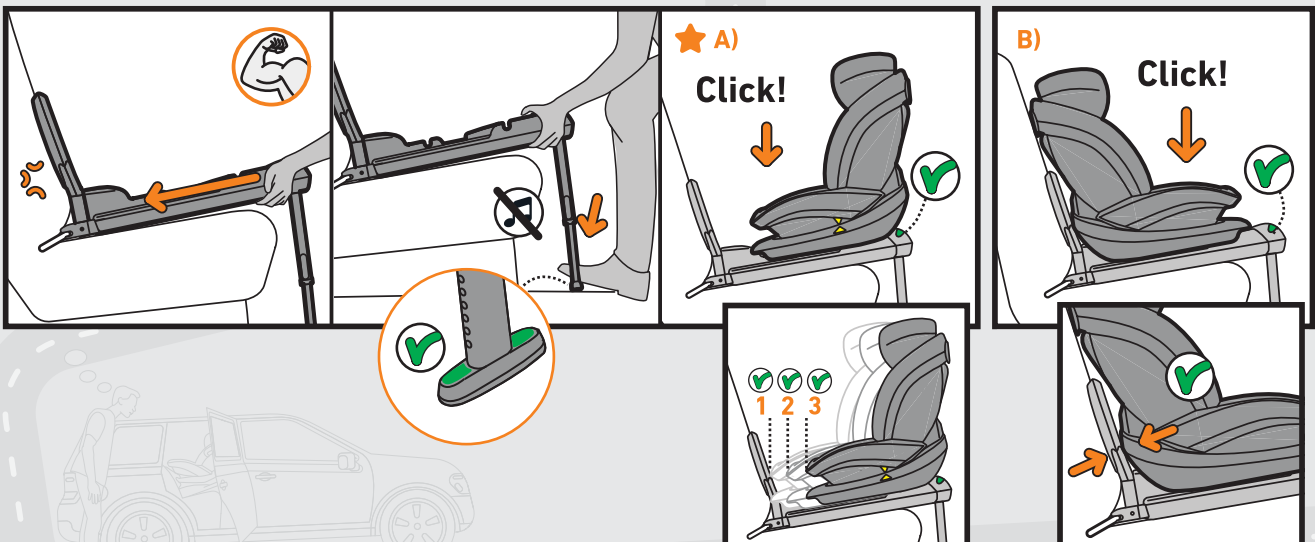

1. Installation