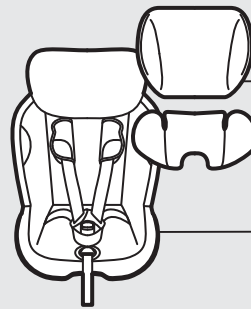

QUICK GUIDE

Be safe in the car

BeSafe®

BeSafe iZi Modular i-Size
BeSafe iZi Modular i-Size Base

+

approx.
2 years

max. 105 cm
max. 18 kg

iZi® Modular
i-Size Base