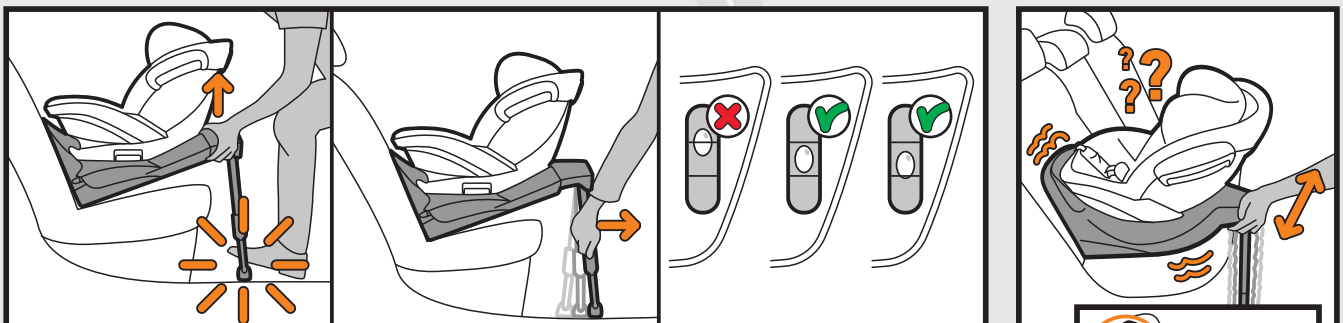

QUICK GUIDE

Be safe in the car

BeSafe®

- BeSafe iZi Twist B i-Size
- BeSafe iZi Twist i-Size
- BeSafe iZi Turn B i-Size
- BeSafe iZi Turn i-Size

max. 60 cm

max. 87 cm

max. 105 cm
max. 18 kg

approx.
2 years

max. 105 cm
max. 18 kg

iZi® Twist B
i-Size
iZi® Turn B
i-Size

iZi® Twist
i-Size
iZi® Turn
i-Size

1. Installation

2. Usage

3. Installation baby shell (only iZi Twist B and iZi Turn B)

4. De-installation