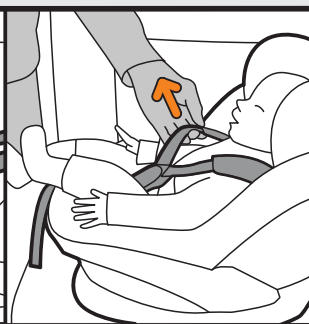

QUICK GUIDE

Be safe in the car

BeSafe®

- BeSafe iZi Twist B i-Size
- BeSafe iZi Twist i-Size
- BeSafe iZi Turn B i-Size
- BeSafe iZi Turn i-Size

max. 60 cm

max. 87 cm

max. 105 cm
max. 18 kg

approx.
2 years

max. 105 cm
max. 18 kg

iZi® Twist B
i-Size
iZi® Turn B
i-Size

iZi® Twist
i-Size
iZi® Turn
i-Size

1. Installation

2. Usage

3. Installation baby shell (only iZi Twist B and iZi Turn B)

4. De-installation