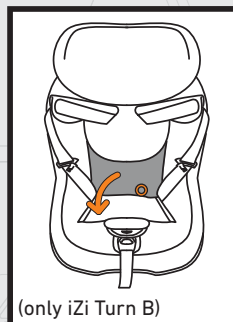

max. 105 cm
max. 18 kg

iZi® Twist B
i-Size
iZi® Turn B
i-Size

iZi® Twist
i-Size
iZi® Turn
i-Size

1. Installation

2. Usage

3. Installation baby shell (only iZi Twist B and iZi Turn B)

4. De-installation