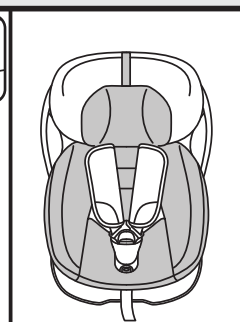

QUICK GUIDE

Be safe in the car

BeSafe®

- BeSafe iZi Twist B i-Size
- BeSafe iZi Twist i-Size
- BeSafe iZi Turn B i-Size
- BeSafe iZi Turn i-Size

max. 60 cm

max. 87 cm

max. 105 cm
max. 18 kg

approx.
2 years

max. 105 cm
max. 18 kg

iZi® Twist B
i-Size
iZi® Turn B
i-Size

iZi® Twist
i-Size
iZi® Turn
i-Size

1. Installation

2. Usage

3. Installation baby shell (only iZi Twist B and iZi Turn B)

4. De-installation