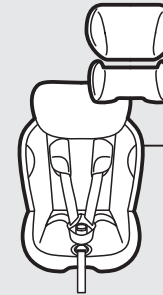

QUICK GUIDE

Be safe in the car

BeSafe®

- BeSafe iZi Twist B i-Size
- BeSafe iZi Twist i-Size
- BeSafe iZi Turn B i-Size
- BeSafe iZi Turn i-Size

max. 60 cm

max. 87 cm

max. 105 cm
max. 18 kg

approx.
2 years

max. 105 cm
max. 18 kg

iZi® Twist B
i-Size
iZi® Turn B
i-Size

iZi® Twist
i-Size
iZi® Turn
i-Size

1. Installation

2. Usage

3. Installation baby shell (only iZi Twist B and iZi Turn B)

4. De-installation