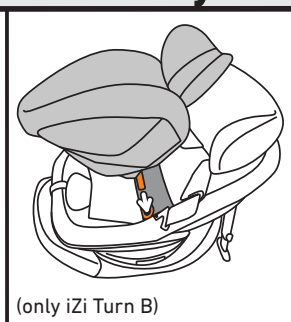

QUICK GUIDE

Be safe in the car

BeSafe®

- BeSafe iZi Twist B i-Size
- BeSafe iZi Twist i-Size
- BeSafe iZi Turn B i-Size
- BeSafe iZi Turn i-Size

max. 60 cm

max. 87 cm

max. 105 cm
max. 18 kg

approx.
2 years

max. 105 cm
max. 18 kg

iZi® Twist B
i-Size
iZi® Turn B
i-Size

iZi® Twist
i-Size
iZi® Turn
i-Size

1. Installation

2. Usage

3. Installation baby shell (only iZi Twist B and iZi Turn B)

4. De-installation