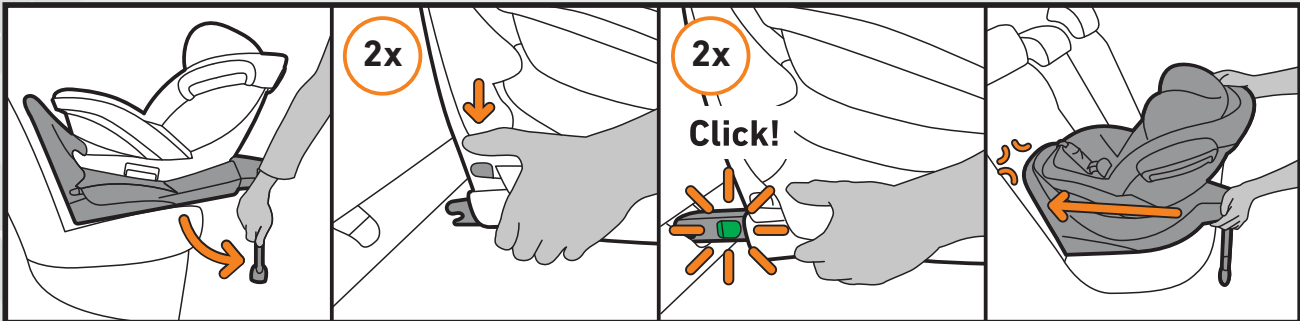

QUICK GUIDE

Be safe in the car

BeSafe®

- BeSafe iZi Twist B i-Size
- BeSafe iZi Twist i-Size
- BeSafe iZi Turn B i-Size
- BeSafe iZi Turn i-Size

max. 60 cm

max. 87 cm

max. 105 cm
max. 18 kg

approx.
2 years

max. 105 cm
max. 18 kg

iZi® Twist B
i-Size
iZi® Turn B
i-Size

iZi® Twist
i-Size
iZi® Turn
i-Size

1. Installation

2. Usage

3. Installation baby shell (only iZi Twist B and iZi Turn B)

4. De-installation