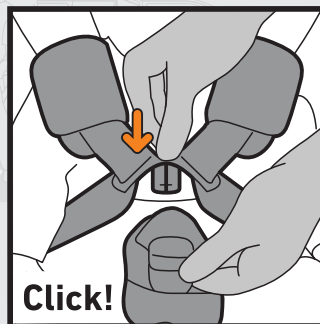

max. 105 cm
max. 18 kg

iZi® Twist B
i-Size
iZi® Turn B
i-Size

iZi® Twist
i-Size
iZi® Turn
i-Size

1. Installation

2. Usage

3. Installation baby shell (only iZi Twist B and iZi Turn B)

4. De-installation