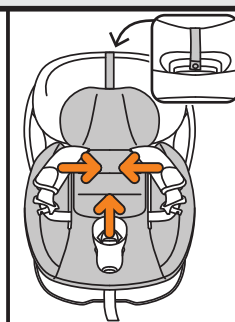

QUICK GUIDE

Be safe in the car

BeSafe®

- BeSafe iZi Twist B i-Size
- BeSafe iZi Twist i-Size
- BeSafe iZi Turn B i-Size
- BeSafe iZi Turn i-Size

max. 60 cm

max. 87 cm

max. 105 cm
max. 18 kg

approx.
2 years

max. 105 cm
max. 18 kg

iZi® Twist B
i-Size
iZi® Turn B
i-Size

iZi® Twist
i-Size
iZi® Turn
i-Size

1. Installation

2. Usage

3. Installation baby shell (only iZi Twist B and iZi Turn B)

4. De-installation