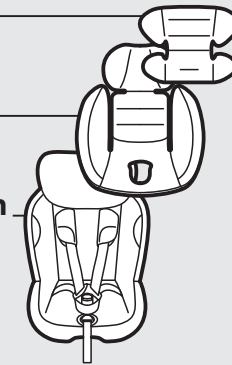

QUICK GUIDE

Be safe in the car

BeSafe®

- BeSafe iZi Twist B i-Size
- BeSafe iZi Twist i-Size
- BeSafe iZi Turn B i-Size
- BeSafe iZi Turn i-Size

max. 60 cm

max. 87 cm

max. 105 cm
max. 18 kg

approx.
2 years

max. 105 cm
max. 18 kg

iZi® Twist B
i-Size
iZi® Turn B
i-Size

iZi® Twist
i-Size
iZi® Turn
i-Size

1. Installation

2. Usage

3. Installation baby shell (only iZi Twist B and iZi Turn B)

4. De-installation