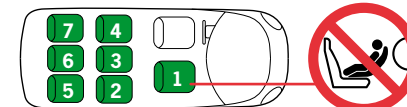

It will fit vehicles with positions approved as ISOFix positions (as detailed in the vehicle handbook), depending on category of the child and of the fixture. The mass group and the ISOFix size class for which this device is intended is : D. When the support leg is positioned on a storage compartment in front of the car seat, this compartment has to be completely filled up with Expanded Poly Styreen foam (EPS), so that the cover can hold the forces of the support leg. Consult the car dealer, if they offer a special solution or if the storage compartment is strong enough. When the floor under the floor support is insufficient to hold the forces you can not use the iZi Modular i-Size base in this position of the car. Carseat positions marked with * can have a storage compartment in front of the seat.

ISOFix anchorage in the passenger seat (position 1) are normally offered as option, so depending on the model this position can be available or not. BeSafe recommends to install the iZi Modular i-Size base in all vehicle seat positions which are intended to be used and check installation, available space in the vehicle and position of the child, to verify if the iZi Modular i-Size base is acceptable for your situation.

! Notice: DO NOT use on a passenger seat fitted with activated frontal airbag.