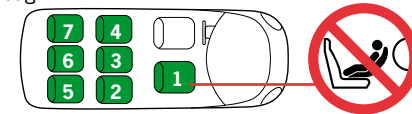

When the support leg is positioned on a storage compartment in front of the car seat, this compartment has to be completely filled up with Expanded Poly Styreen foam (EPS), so that the cover can hold the forces of the support leg. Consult the car dealer, if they offer a special solution or if the storage compartment is strong enough. When the support under the floor support is insufficient to hold the forces you can not use the iZi Combi Isofix in this position of the car. Carseat positions marked with * can have a storage compartment in front of the seat. Isofix anchorage in the passenger seat (position 1) are normally offered as option, so depending on the model this position can be available or not.

BeSafe recommends to install the iZi Combi Isofix in all vehicle seat positions which are intended to be used and check installation, available space in the vehicle and position of the child, to verify if the iZi Combi Isofix is acceptable for your situation.

! Notice: DO NOT use on a passenger seat fitted with activated frontal airbag.