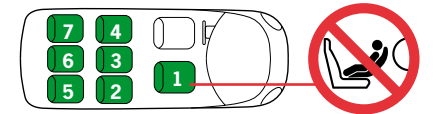

When the support leg is positioned on a storage compartment in front of the car seat, this compartment has to be completely filled up with Expanded Poly Styreen foam (EPS), so that the cover can hold the forces of the support leg. Consult the car dealer, if they offer a special solution or if the storage compartment is strong enough. When the floor under the floor support is insufficient to hold the forces you can not use the iZi Comfort ISOfix in this position of the car. Carseat positions marked with * can have a storage compartment in front of the seat. ISOfix anchorage in the passenger seat (position 1) are normally offered as option, so depending on the model this position can be available or not.

BeSafe recommends to install the iZi Comfort ISOfix in all vehicle seat positions which are intended to be used and check installation, available space in the vehicle and position of the child, to verify if the iZi Comfort ISOfix is acceptable for your situation.

! Notice: DO NOT use on a passenger seat fitted with activated frontal airbag.