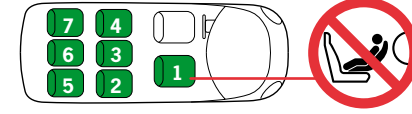

When the support leg is positioned on a storage compartment in front of the car seat, this compartment has to be completely filled up with Expanded Poly Styreen foam (EPS), so that the cover can hold the forces of the support leg. Consult the car dealer, if they offer a special solution or if the storage compartment is strong enough. When the floor under the floor support is insufficient to hold the forces you can not use the iZi Go Isofix in this position of the car. Carseat positions marked with * can have a storage compartment in front of the seat. Isofix anchorage in the passenger seat (position 1) are normally offered as option, so depending on the model this position can be available or not.

BeSafe recommends to install the iZi Go Isofix in all vehicle seat positions which are intended to be used and check installation, available space in the vehicle and position of the child, to verify if the iZi Go Isofix is acceptable for your situation.

! Notice: DO NOT use on a passenger seat fitted with activated frontal airbag.