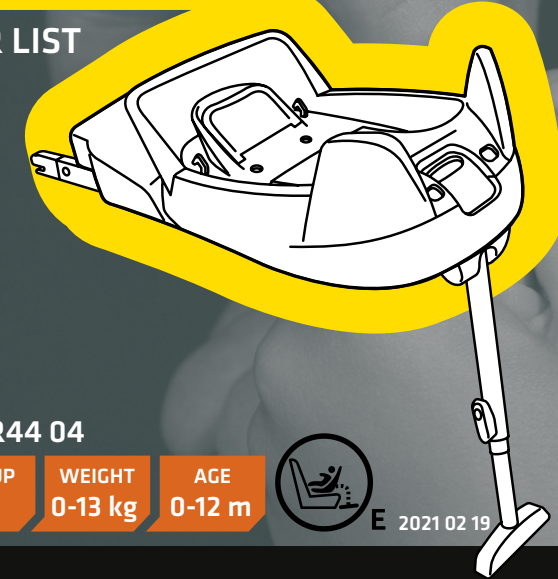

CAR LIST

ECE R44 04

GROUP 0+ WEIGHT 0-13 kg AGE 0-12 m

HTS BeSafe as

N-3535 Krøderen, Norway - www.besafe.com

Recommendation list for cars and installation of iZi Go Isofix

The iZi Go Isofix is a semi-universal Isofix child restraint system. It is approved to regulation 44.04 series of amendments for general use in vehicles fitted with Isofix anchorage systems. It will fit vehicles with positions approved as Isofix positions (as detailed in the vehicle handbook), depending on category of the child and of the fixture. The mass group and the Isofix size class for which this device is intended is : D. The iZi Go Isofix is suitable for fixing into the seat positions of the cars listed below, providing approved Isofix points are fitted and available. Seat positions in other cars may also be suitable to accept this child restraint, however we have not yet tested that Combination of car and iZi Go Isofix seat. If in doubt, consult either BeSafe or the retailer. For updated carlist see: www.besafe.com

When the support leg is positioned on a storage compartment in front of the car seat, this compartment has to be completely filled up with Expanded Poly Styreen foam (EPS), so that the cover can hold the forces of the support leg. Consult the car dealer, if they offer a special solution or if the storage compartment is strong enough. When the floor under the floor support is insufficient to hold the forces you can not use the iZi Go Isofix in this position of the car. Carseat positions marked with * can have a storage compartment in front of the seat. Isofix anchorage in the passenger seat (position 1) are normally offered as option, so depending on the model this position can be available or not.

BeSafe recommends to install the iZi Go Isofix in all vehicle seat positions which are intended to be used and check installation, available space in the vehicle and position of the child, to verify if the iZi Go Isofix is acceptable for your situation.