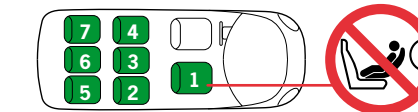

It will fit vehicles with positions approved as Isofix positions (as detailed in the vehicle handbook), depending on category of the child and of the fixture. The mass group and the Isofix size class for which this device is intended is : D. When the support leg is positioned on a storage compartment in front of the car seat, this compartment has to be completely filled up with Expanded Poly Styreen foam (EPS), so that the cover can hold the forces of the support leg. Consult the car dealer, if they offer a special solution or if the storage compartment is strong enough. When the floor under the floor support is insufficient to hold the forces you can not use the izi Kid i-Size in this position of the car. Carseat positions marked with * can have a storage compartment in front of the seat. Isofix anchorage in the passenger seat (position 1) are normally offered as option, so depending on the model this position can be available or not. BeSafe recommends to install the izi Kid i-Size in all vehicle seat positions which are intended to be used and check installation, available space in the vehicle and position of the child, to verify if the izi Kid i-Size is acceptable for your situation.

! Notice: DO NOT use on a passenger seat fitted with activated frontal airbag.