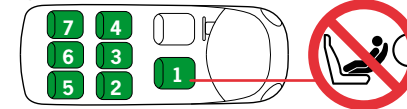

When the support leg is positioned on a storage compartment in front of the car seat, this compartment has to be completely filled up with Expanded Poly Styreen foam (EPS), so that the cover can hold the forces of the support leg. Consult the car dealer, if they offer a special solution or if the storage compartment is strong enough. When the support under the floor support is insufficient to hold the forces you can not use the iZi Combi Isofix in this position of the car. Carseat positions marked with * can have a storage compartment in front of the seat. Isofix anchorage in the passenger seat (position 1) are normally offered as option, so depending on the model this position can be available or not.

BeSafe recommends to install the iZi Combi Isofix in all vehicle seat positions which are intended to be used and check installation, available space in the vehicle and position of the child, to verify if the iZi Combi Isofix is acceptable for your situation.

! Notice: DO NOT use on a passenger seat fitted with activated frontal airbag.