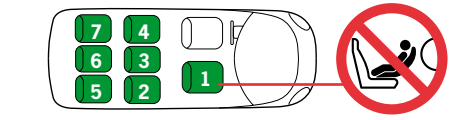

When the support leg is positioned on a storage compartment in front of the car seat, this compartment has to be completely filled up with Expanded Poly Styreen foam (EPS), so that the cover can hold the forces of the support leg. Consult the car dealer, if they offer a special solution or if the storage compartment is strong enough. When the floor under the floor support is insufficient to hold the forces you can not use the iZi Comfort ISOfix in this position of the car. Carseat positions marked with * can have a storage compartment in front of the seat. ISOfix anchorage in the passenger seat (position 1) are normally offered as option, so depending on the model this position can be available or not.

BeSafe recommends to install the iZi Comfort ISOfix in all vehicle seat positions which are intended to be used and check installation, available space in the vehicle and position of the child, to verify if the iZi Comfort ISOfix is acceptable for your situation.

! Notice: DO NOT use on a passenger seat fitted with activated frontal airbag.