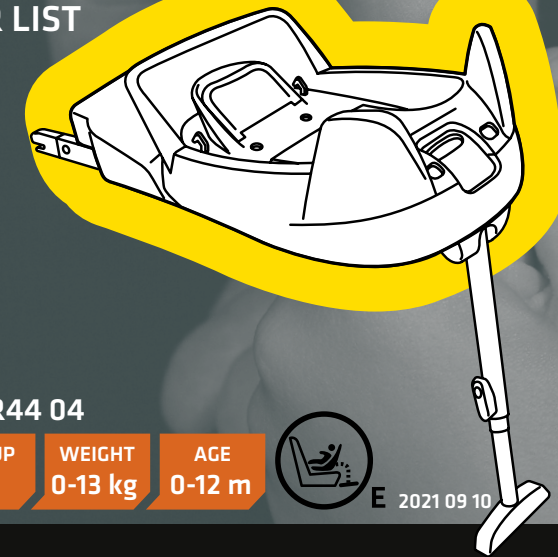

CAR LIST

ECE R44 04

GROUP 0+ WEIGHT 0-13 kg AGE 0-12 m

HTS BeSafe as

N-3535 Krøderen, Norway - www.besafe.com

Recommendation list for cars and installation of iZi Go Isofix

The iZi Go Isofix is a semi-universal Isofix child restraint system. It is approved to regulation 44.04 series of amendments for general use in vehicles fitted with Isofix anchorage systems. It will fit vehicles with positions approved as Isofix positions (as detailed in the vehicle handbook), depending on category of the child and of the fixture. The mass group and the Isofix size class for which this device is intended is : D. The iZi Go Isofix is suitable for fixing into the seat positions of the cars listed below, providing approved Isofix points are fitted and available. Seat positions in other cars may also be suitable to accept this child restraint, however we have not yet tested that Combination of car and iZi Go Isofix seat. If in doubt, consult either BeSafe or the retailer. For updated carlist see: www.besafe.com

When the support leg is positioned on a storage compartment in front of the car seat, this compartment has to be completely filled up with Expanded Poly Styreen foam (EPS), so that the cover can hold the forces of the support leg. Consult the car dealer, if they offer a special solution or if the storage compartment is strong enough. When the floor under the floor support is insufficient to hold the forces you can not use the iZi Go Isofix in this position of the car. Carseat positions marked with * can have a storage compartment in front of the seat. Isofix anchorage in the passenger seat (position 1) are normally offered as option, so depending on the model this position can be available or not.

BeSafe recommends to install the iZi Go Isofix in all vehicle seat positions which are intended to be used and check installation, available space in the vehicle and position of the child, to verify if the iZi Go Isofix is acceptable for your situation.