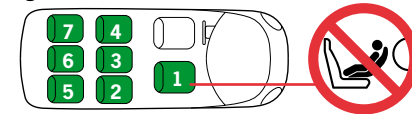

When the support leg is positioned on a storage compartment in front of the car seat, this compartment has to be completely filled up with Expanded Poly Styreen foam (EPS), so that the cover can hold the forces of the support leg. Consult the car dealer, if they offer a special solution or if the storage compartment is strong enough. When the floor under the floor support is insufficient to hold the forces you can not use the iZi Go Isofix in this position of the car. Carseat positions marked with * can have a storage compartment in front of the seat. Isofix anchorage in the passenger seat (position 1) are normally offered as option, so depending on the model this position can be available or not.

BeSafe recommends to install the iZi Go Isofix in all vehicle seat positions which are intended to be used and check installation, available space in the vehicle and position of the child, to verify if the iZi Go Isofix is acceptable for your situation.

! Notice: DO NOT use on a passenger seat fitted with activated frontal airbag.