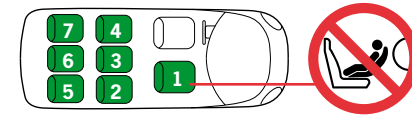

It will fit vehicles with positions approved as ISOfix positions (as detailed in the vehicle handbook), depending on category of the child and of the fixture. The mass group and the ISOfix size class for which this device is intended is : D. When the support leg is positioned on a storage compartment in front of the car seat, this compartment has to be completely filled up with Expanded Poly Styreen foam (EPS), so that the cover can hold the forces of the support leg. Consult the car dealer, if they offer a special solution or if the storage compartment is strong enough. When the floor under the floor support is insufficient to hold the forces you can not use the izi Kid i-Size in this position of the car. Carseat positions marked with * can have a storage compartment in front of the seat.

ISOfix anchorage in the passenger seat (position 1) are normally offered as option, so depending on the model this position can be available or not.

BeSafe recommends to install the izi Kid i-Size in all vehicle seat positions which are intended to be used and check installation, available space in the vehicle and position of the child, to verify if the izi Kid i-Size is acceptable for your situation.

! Notice: DO NOT use on a passenger seat fitted with activated frontal airbag.