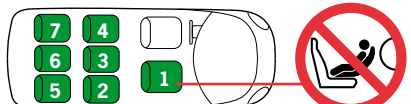

Car manufacturer	Model	1st year of production	Approved seats
Always	U5	2020	2,4
Alfa Romeo	147	2000	2,4
	156	1997	2,4
	159	2006	2,4
	Giulia	2015	2,4
	Giulietta	2010	2,4
	Mito	2008	2,4
	Stelvio	2017	2,4
Audi	A1	2010	2,4
	A1	2018	1,2,4
	A2	2000	2,4
	A3, S3	1997	2,4
	A3, S3	2003	2,4
	A3	2020	1,2,4
	A3 sportback	2003	2,4
	A3 cabrio	2008	2,4
	A4, S4, RS4	1998	1,2,4
	A4 avant	1996	2,4
	A4, S4, RS4	2000	1,2,4
	A4 avant	2000	1,2,4
	A4 cabrio	2002	1,2,4
	A4 imo	2015	1,2,4
	A4 avant	2015	1,2,4
	A5, S5	2007	1,2,4
	A5 sportback	2009	1,2,4
	A5 cabrio	2009	2,4
	A5 coupe	2016	1,2,4
	A6, S6, RS6	1998	2,4
	A6, S6, RS6	2004	1,2,4
	A6	2018	1,2,4
	A7	2010	2,4
	A7	2018	1,2,4
	A8, S8	1998	2,4
	A8	2018	2,4
	E-tron	2019	1,2,4
	Q2	2016	1,2,4
	Q3	2010	1,2,4
	Q3	2018	1,2,4
	Q4 e-tron	2021	1,2,4
	Q4 e-tron sportback	2021	1,2,4
	Q5	2008	1,2,4
	Q5	2016	1,2,4
	Q7	2006	1,2,4
	Q7	2015	1,2,4
	Q8	2019	1,2,4
	TT	2015	1,2,4
BMW	1 serie	2005	2,4
	1 serie (F40)	2019	2,4
	2 serie Active tourer	2014	2,4
	2 serie Gran coupe	2019	2,4
	2 serie Gran tourer	2015	2,4
	2 serie Coupe	2021	2,4
	3 serie	1998	2,4
	3 serie Sedan	2018	2,4
	4 serie Gran coupe	2014	2,4

Car manufacturer	Model	1st year of production	Approved seats
	4 serie Gran coupe	2021	2,4
	4 serie Coupe	2020	2,4
	4 serie Convertible	2020	2,4
	5 serie	2000	2,4
	5 serie Limousine	2016	2,4
	5 serie Touring	2017	2,4
	6 serie	2003	2,4
	6 serie GT	2017	2,4
	7 serie	2001	2,4
	7 serie	2015	2,4
	8 serie Coupe	2018	2,4
	i3	2013	2,4
	i4	2021	2,4
	iX (i20)	2021	2,4
	iX3	2021	2,4
	Mini	2006	2,4
	Mini Clubman	2007	2,4
	Mini Clubman	2015	1,2,4
	Mini Countryman	2010	2,4
	Mini Countryman	2016	1,2,4
	X1	2004	2,4
	X1	2015	2,4
	X3	2004	2,4
	X3	2017	2,4
	X4	2018	2,4
	X5	2004	2,4
	X5	2013	2,4
	X5	2018	2,4
	X6	2008	2,4
	X6	2019	2,4
	X7	2018	2,4,7
	Z4	2018	1
Chevrolet	Aveo	2006	2,4
	Captiva	2006	2,4
	Cruze	2009	2,4
	Epica	2006	2,4
	Kalos	2002	2,4
	Lacetti	2004	2,4
	Malibu	2011	2,4
	Matiz	2005	2,4
	Nubira	2009	2,4
	Orlando	2011	2,4
	Spark	2009	2,4
	Trax	2013	2,4
Chrysler	300 CC	2008	2,4
	Dodge Caliber	2006	2,4
	Dodge Nitro	2006	2,4
	Dodge RAM	2002	2,4
	Jeep Commander	2006	2,4
	Jeep Grand Cherokee	2010	2,4
	Jeep Wrangler	2011	2,4
	PT cruiser	2000	2,4
	Sebring	2007	2,4
	Voyager	2001	2,4
Citroën	Berlingo	2008	1,2*,4*