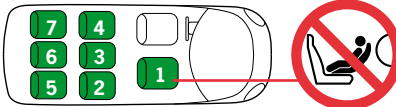

This child seat is a semi-universal Isofix child restraint system. It is approved to regulation R44-04 series of amendments for general use in vehicles fitted with Isofix anchorage systems.

This child seat will fit vehicles with positions approved as Isofix positions (as detailed in the vehicle handbook), depending on category of the child and of the fixture. The mass group and the Isofix size class for which this device is intended is : C.

This child seat is suitable for fixing into the seat positions of the cars listed below, providing approved Isofix points are fitted and available and the car manual does not forbid the installation of this type of child seat. Seat positions in other cars may also be suitable to accept this child restraint, however we have not yet tested that combination of car and child seat. If in doubt, consult either BeSafe or the retailer. For updated carlist see: www.besafe.com

Isofix anchorage in the passenger seat (position 1) are normally offered as option, so depending on the model this position can be available or not.

BeSafe recommends to test the installation of this child seat in all vehicle seat positions which are intended to be used and check installation, available space in the vehicle and position of the child, to verify if this child seat is acceptable for your situation.

⚠ Notice: DO NOT use on a passenger seat fitted with activated frontal airbag.

2

Car manufacturer	Model	1st year of production	Approved seats
Always	U5	2020	2,4
Alfa Romeo	147	2000	2,4
	156	1997	2,4
	159	2006	2,4
	Giulia	2015	2,4
	Giulietta	2010	2,4
	Mito	2008	2,4
	Stelvio	2017	2,4
Audi	A1	2010	2,4
	A1	2018	1,2,4
	A2	2000	2,4
	A3, S3	1997	2,4
	A3, S3	2003	2,4
	A3	2020	1,2,4
	A3 sportback	2003	2,4
	A3 cabrio	2008	2,4
	A4, S4, RS4	1998	1,2,4
	A4 avant	1996	2,4
	A4, S4, RS4	2000	1,2,4
	A4 avant	2000	1,2,4
	A4 cabrio	2002	1,2,4
	A4 imo	2015	1,2,4
	A4 avant	2015	1,2,4
	A5, S5	2007	1,2,4
	A5 sportback	2009	1,2,4
	A5 cabrio	2009	2,4
	A5 coupe	2016	1,2,4
	A6, S6, RS6	1998	2,4
	A6, S6, RS6	2008	1,2,4
	A6	2018	1,2,4
	A7	2010	2,4
	A7	2018	1,2,4
	A8, S8	1998	2,4
	A8	2018	2,4
	E-tron	2019	1,2,4
	Q2	2016	1,2,4
	Q3	2010	1,2,4
	Q3	2018	1,2,4
	Q4 e-tron	2021	1,2,4
	Q4 e-tron sportback	2021	1,2,4
	Q5	2008	1,2,4
	Q5	2016	1,2,4
	Q7	2006	1,2,4
	Q7	2015	1,2,4
	Q8	2019	1,2,4
	Q8	2019	1,2,4
	TT	2015	1,2,4
BMW	1 serie	2005	2,4
	1 serie (F40)	2019	2,4
	2 serie Active tourer	2014	2,4
	2 serie Gran coupe	2019	2,4
	2 serie Gran tourer	2015	2,4
	2 serie Coupe	2021	2,4
	3 serie	1998	2,4
	3 serie Sedan	2018	2,4
	4 serie Gran coupe	2014	2,4

3

Car manufacturer	Model	1st year of production	Approved seats
	4 serie Gran coupe	2021	2,4
	4 serie Coupe	2020	2,4
	4 serie Convertible	2020	2,4
	5 serie	2000	2,4
	5 serie Loussine	2016	2,4
	5 serie Touring	2017	2,4
	6 serie	2003	2,4
	6 serie GT	2017	2,4
	7 serie	2001	2,4
	7 serie	2015	2,4
	8 serie Coupe	2018	2,4
	i3	2013	2,4
	i4	2021	2,4
	iX (i20)	2021	2,4
	iX3	2021	2,4
	Mini	2006	2,4
	Mini Clubman	2007	2,4
	Mini Clubman	2015	1,2,4
	Mini Countryman	2010	2,4
	Mini Countryman	2016	1,2,4
	X1	2004	2,4
	X1	2015	2,4
	X3	2004	2,4
	X3	2017	2,4
	X4	2018	2,4
	X5	2004	2,4
	X5	2013	2,4
	X5	2018	2,4
	X6	2004	2,4
	X6	2019	2,4
	X7	2018	2,4,7
	Z4	2018	1
Chevrolet	Aveo	2006	2,4
	Captiva	2006	2,4
	Cruze	2009	2,4
	Lodgy	2012	2,3,4
	Epica	2006	2,4
	Kalos	2002	2,4
	Lacetti	2004	2,4
	Malibu	2011	2,4
	Matiz	2005	2,4
	Nubira	2009	2,4
	Orlando	2011	2,4
	Spark	2009	2,4
	Spring	2021	2,4
Daihatsu	Sirion	2005	2,4
DS Automobiles	DS3	2010	2,4
	G70	2011	2,4
	DS4	2011	2,4
	DS4 II	2021	1,2,4
	DS5	2012	2,4
	DS7	2017	1,2,4
Fiat	500	2007	2,4
	500	2016	2,4
	500 L	2013	2,4
	500 X	2015	2,4
	Bravo	2007	2,4
	CRV	2008	2,4
Citroën	Berlingo	2008	1,2*,4*

4