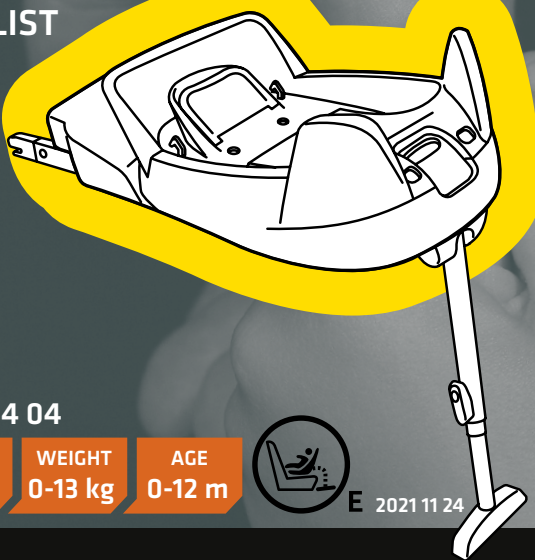

CAR LIST

ECE R44 04

GROUP 0+ WEIGHT 0-13 kg AGE 0-12 m

2021 11 24

BeSafe

HTS BeSafe as

N-3535 Krøderen, Norway - www.besafe.com

Recommendation list for cars and installation of IZi Go Isofix

Note: The car manual is the leading guideline and must always be followed. This car list does not limit or guarantee the fit of this child seat.

This child seat is a semi-universal Isofix child restraint system. It is approved to regulation R44-04 series of amendments for general use in vehicles fitted with Isofix anchorage systems.

This child seat will fit vehicles with positions approved as Isofix positions (as detailed in the vehicle handbook), depending on category of the child and of the fixture. The mass group and the Isofix size class for which this device is intended is : D.

This child seat is suitable for fixing into the seat positions of the cars listed below, providing approved Isofix points are fitted and available and the car manual does not forbid the installation of this type of child seat. Seat positions in other cars may also be suitable to accept this child restraint, however we have not yet tested that combination of car and child seat. If in doubt, consult either BeSafe or the retailer. For updated carlist see: www.besafe.com

Isofix anchorage in the passenger seat (position 1) are normally offered as option, so depending on the model this position can be available or not. Vehicle seat positions marked with * can have a storage compartment in front of the vehicle seat.

If the support leg would be positioned on a storage compartment in front of the seat, you must follow the car manufacturer's instructions regarding how to handle the storage compartment. When the floor under the floor support is insufficient to hold the forces you can not use this child seat in this position of the car.

BeSafe recommends to test the installation of this child seat in all vehicle seat positions which are intended to be used and check installation, available space in the vehicle and position of the child, to verify if this child seat is acceptable for your situation.

⚠ Notice: DO NOT use on a passenger seat fitted with activated frontal airbag.

2