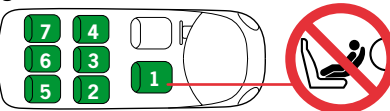

This child seat is suitable for fixing into the seat positions of the cars listed below, providing approved Isofix points are fitted and available and the car manual does not forbid the installation of this type of child seat. Seat positions in other cars may also be suitable to accept this child restraint, however we have not yet tested that combination of car and child seat. If in doubt, consult either BeSafe or the retailer. For updated carlist see: www.besafe.com

Isofix anchorage in the passenger seat (position 1) are normally offered as option, so depending on the model this position can be available or not. Vehicle seat positions marked with * can have a storage compartment in front of the vehicle seat.

If the support leg would be positioned on a storage compartment in front of the seat, you must follow the car manufacturer's instructions regarding how to handle the storage compartment. When the floor under the floor support is insufficient to hold the forces you can not use this child seat in this position of the car.

BeSafe recommends to test the installation of this child seat in all vehicle seat positions which are intended to be used and check installation, available space in the vehicle and position of the child, to verify if this child seat is acceptable for your situation.

⚠ Notice: DO NOT use on a passenger seat fitted with activated frontal airbag.