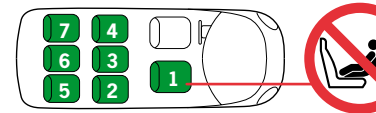

Car manufacturer	Model	1st year of production	Approved seats
Always	U5	2020	2,4
Alfa Romeo	147	2000	2,4
	156	1997	2,4
	159	2006	2,4
	Giulia	2015	2,4
	Giulietta	2010	2,4
	Mito	2008	2,4
	Stelvio	2017	2,4
Audi	A1	2010	2,4
	A1	2018	1,2,4
	A2	2000	2,4
	A3, S3	1997	2,4
	A3, S3	2003	2,4
	A3	2020	1,2,4
	A3 sportback	2003	2,4
	A3 cabrio	2008	2,4
	A4, S4, RS4	1998	1,2,4
	A4 avant	1996	2,4
	A4, S4, RS4	2000	1,2,4
	A4 avant	2000	1,2,4
	A4 cabrio	2002	1,2,4
	A4 imo	2015	1,2,4
	A4 avant	2015	1,2,4
	A5, S5	2007	1,2,4
	A5 sportback	2009	1,2,4
	A5 cabrio	2009	2,4
	A5 coupe	2016	1,2,4
	A6, S6, RS6	1998	2,4
	A6, S6, RS6	2004	1,2,4
	A6	2018	1,2,4
	A7	2010	2,4
	A7	2018	1,2,4
	A8, S8	1998	2,4
	A8	2018	2,4
	E-tron	2019	1,2,4
	Q2	2016	1,2,4
	Q3	2010	1,2,4
	Q3	2018	1,2,4
	Q4 e-tron	2021	1,2,4
	Q4 e-tron sportback	2021	1,2,4
	Q5	2008	1,2,4
	Q5	2016	1,2,4
	Q7	2006	1,2,4
	Q7	2015	1,2,4
	Q8	2019	1,2,4
	TT	2015	1,2,4
BMW	1 serie	2005	2,4
	1 serie (F40)	2019	2,4
	2 serie Active tourer	2014	2,4
	2 serie Gran coupe	2019	2,4
	2 serie Gran tourer	2015	2,4
	2 serie Coupe	2021	2,4
	3 serie	1998	2,4
	3 serie Sedan	2018	2,4
	4 serie Gran coupe	2014	2,4

Car manufacturer	Model	1st year of production	Approved seats
	4 serie Gran coupe	2021	2,4
	4 serie Coupe	2020	2,4
	4 serie Convertible	2020	2,4
	5 serie	2000	2,4
	5 serie Limousine	2016	2,4
	5 serie Touring	2017	2,4
	6 serie	2003	2,4
	6 serie GT	2017	2,4
	7 serie	2001	2,4
	7 serie	2015	2,4
	8 serie Coupe	2018	2,4
	i3	2013	2,4
	i4	2021	2,4
	iX (i20)	2021	2,4
	iX3	2021	2,4
	Mini	2006	2,4
	Mini Clubman	2007	2,4
	Mini Clubman	2015	1,2,4
	Mini Countryman	2010	2,4
	Mini Countryman	2016	1,2,4
	X1	2004	2,4
	X1	2015	2,4
	X3	2004	2,4
	X3	2017	2,4
	X4	2018	2,4
	X5	2004	2,4
	X5	2013	2,4
	X5	2018	2,4
	X6	2008	2,4
	X6	2019	2,4
	X7	2018	2,4,7
	Z4	2018	1
Chevrolet	Aveo	2006	2,4
	Captiva	2006	2,4
	Cruze	2009	2,4
	Epica	2006	2,4
	Kalos	2002	2,4
	Lacetti	2004	2,4
	Malibu	2011	2,4
	Matiz	2005	2,4
	Nubira	2009	2,4
	Oriando	2011	2,4
	Spark	2009	2,4
	Trax	2013	2,4
	300 CC	2008	2,4
Chrysler	Dodge Caliber	2006	2,4
	Dodge Nitro	2006	2,4
	Dodge RAM	2002	2,4
	Jeep Commander	2006	2,4
	Jeep Grand Cherokee	2010	2,4
	Jeep Wrangler	2011	2,4
	PT cruiser	2000	2,4
	Sebring	2007	2,4
	Voyager	2001	2,4
BMW	Berlingo	2008	1,2,4*