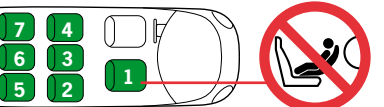

Car manufacturer	Model	1st year of production	Approved seats	
Always	U5	2020	2,4	
Alfa Romeo	147	2000	2,4	
	156	1997	2,4	
	159	2006	2,4	
	Giulia	2015	2,4	
Audi	Giulietta	2010	2,4	
	Mito	2008	2,4	
	Stelvio	2017	2,4	
	A1	2010	2,4	
	A1	2018	1,2,4	
	A2	2000	2,4	
Audi	A3, S3	1997	2,4	
	A3, S3	2003	2,4	
	A3	2020	1,2,4	
	A3 sportback	2003	2,4	
	A3 cabrio	2008	2,4	
	A4, S4, RS4	1998	1,2,4	
	A4 avant	1996	2,4	
	A4, S4, RS4	2000	1,2,4	
	A4 avant	2000	1,2,4	
	A4 cabrio	2002	1,2,4	
	A4 imo	2015	1,2,4	
	A4 avant	2015	1,2,4	
	A5, S5	2007	1,2,4	
	A5 sportback	2009	1,2,4	
	A5 cabrio	2009	2,4	
	A5 coupe	2016	1,2,4	
	A6, S6, RS6	1998	2,4	
	A6, S6, RS6	2004	1,2,4	
	A6	2018	1,2,4	
	A7	2010	2,4	
A7	2018	1,2,4		
A8, S8	1998	2,4		
A8	2018	2,4		
E-tron	2019	1,2,4		
Q2	2016	1,2,4		
Q3	2010	1,2,4		
Q3	2018	1,2,4		
Q4 e-tron	2021	1,2,4		
Q4 e-tron sportback	2021	1,2,4		
Q5	2008	1,2,4		
Q5	2016	1,2,4		
Q7	2006	1,2,4		
Q7	2015	1,2,4		
Q8	2019	1,2,4		
TT	2015	1,2,4		
BMW	1 serie	2005	2,4	
	1 serie (F40)	2019	2,4	
	2 serie Active tourer	2014	2,4	
	2 serie Gran coupe	2019	2,4	
	2 serie Gran tourer	2015	2,4	
	2 serie Coupe	2021	2,4	
	3 serie	1998	2,4	
	3 serie Sedan	2018	2,4	
	4 serie Gran coupe	2014	2,4	
	BMW	4 serie Gran coupe	2021	2,4
		4 serie Coupe	2020	2,4
		4 serie Convertible	2020	2,4
		5 serie	2000	2,4
		5 serie Limousine	2016	2,4
		5 serie Touring	2017	2,4
		6 serie	2003	2,4
6 serie GT		2017	2,4	
7 serie		2001	2,4	
7 serie		2015	2,4	
8 serie Coupe		2018	2,4	
i3		2013	2,4	
i4		2021	2,4	
iX (iX20)		2021	2,4	
iX3		2021	2,4	
Mini		2006	2,4	
Mini Clubman		2007	2,4	
Mini Clubman		2015	1,2,4	
Mini Countryman		2010	2,4	
Mini Countryman		2016	1,2,4	
X1	2004	2,4		
X1	2015	2,4		
X3	2004	2,4		
X3	2007	2,3,4		
X4	2018	2,4		
X5	2004	2,4		
X5	2013	2,4		
X5	2018	2,4		
X6	2008	2,4		
X6	2019	1,2,4		
X7	2018	2,4,7		
Z4	2018	1		
Chevrolet	Aveo	2006	2,4	
	Captiva	2006	2,4	
	Cruze	2009	2,4	
	Epica	2006	2,4	
	Kalos	2002	2,4	
	Lacetti	2004	2,4	
	Malibu	2011	2,4	
	Matiz	2005	2,4	
	Nubira	2009	2,4	
	Oriando	2011	2,4	
	Spark	2009	2,4	
	Trax	2013	2,4	
	300 CC	2008	2,4	
	Dodge Caliber	2006	2,4	
	Dodge Nitro	2006	2,4	
	Dodge RAM	2002	2,4	
Jeep Commander	2006	2,4		
Jeep Grand Cherokee	2010	2,4		
Jeep Wrangler	2011	2,4		
PT cruiser	2000	2,4		
Sebring	2007	2,4		
Voyager	2001	2,4		
Citroën	Berlingo	2008	1,2,*4*