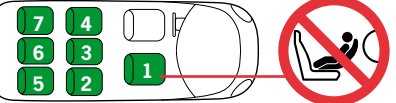

2

Car manufacturer	Model	1st year of production	Approved seats
Always	U5	2020	2,4
Alfa Romeo	4 serie Gran coupe	2000	2,4
	156	1997	2,4
	159	2006	2,4
	Giulia	2015	2,4
	Giulietta	2010	2,4
	Mito	2008	2,4
	Stelvio	2017	2,4
	Tonale	2022	2,4
Audi	A1	2010	2,4
	A1	2018	1,2,4
	A2	2000	2,4
	A3, S3	1997	2,4
	A3, S3	2003	2,4
	A3	2020	1,2,4
	A3 sportback	2003	2,4
	A3 cabrio	2008	2,4
	A4, S4, RS4	1998	1,2,4
	A4 avant	1996	2,4
	A4, S4, RS4	2000	1,2,4
	A4 avant	2000	1,2,4
	A4 cabrio	2002	1,2,4
	A4 imo	2015	1,2,4
	A4 avant	2015	1,2,4
	A5, S5	2007	1,2,4
	A5 sportback	2009	1,2,4
	A5 cabrio	2009	2,4
	A5 coupe	2016	1,2,4
	A6, S6, RS6	1998	2,4
	A6, S6, RS6	2004	1,2,4
	A6	2018	1,2,4
	A7	2010	2,4
	A7	2018	1,2,4
	A8, S8	1998	2,4
	A8	2018	2,4
	E-tron	2019	1,2,4
	Q2	2016	1,2,4
	Q3	2010	1,2,4
	Q3	2018	1,2,4
	Q4 e-tron	2021	1,2,4
	Q4 e-tron sportback	2021	1,2,4
	Q5	2008	1,2,4
	Q5	2016	1,2,4
	Q7	2006	1,2,4
	Q7	2015	1,2,4
	Q8	2019	1,2,4
	TT	2015	1,2,4
BMW	1 serie	2005	2,4
	1 serie (F40)	2019	2,4
	2 serie Active tourer	2014	2,4
	2 serie Gran coupe	2019	2,4
	2 serie Gran tourer	2015	2,4
	2 serie Coupe	2021	2,4
	3 serie	1998	2,4
	3 serie Sedan	2018	2,4

3

Car manufacturer	Model	1st year of production	Approved seats	
	4 serie Gran coupe	2014	2,4	
	4 serie Gran coupe	2021	2,4	
	4 serie Coupe	2020	2,4	
	4 serie Convertible	2020	2,4	
	5 serie	2000	2,4	
	5 serie Limousine	2016	2,4	
	5 serie Touring	2017	2,4	
	6 serie	2003	2,4	
	6 serie GT	2017	2,4	
	7 serie	2001	2,4	
	7 serie	2015	2,4	
	8 serie Coupe	2018	2,4	
	i3	2013	2,4	
	i4	2021	2,4	
	iX (20)	2021	2,4	
	iX3	2021	2,4	
	Mini	2006	2,4	
	Mini Clubman	2007	2,4	
	Mini Clubman	2020	1,2,4	
	Mini Countryman	2010	2,4	
	Mini Countryman	2016	1,2,4	
	X1	2004	2,4	
	X1	2015	2,4	
	X3	2004	2,4	
	X3	2007	2,4	
	X4	2018	2,4	
	X5	2009	2,4	
	X5	2013	2,4	
	X5	2018	2,4	
	X6	2008	2,4	
	X6	2019	2,4	
	X7	2018	2,4,7	
	Z4	2018	1	
Chevrolet	Aveo	2006	2,4	
	Captiva	2006	2,4	
	Cruze	2009	2,4	
	Epica	2006	2,4	
	Logan MCV	2005	2,4	
	Kalos	2002	2,4	
	Lacetti	2004	2,4	
	Malibu	2011	2,4	
	Matiz	2005	2,4	
	Nubira	2009	2,4	
	Orlando	2011	2,4	
	Spark	2009	2,4	
	Trax	2013	2,4	
	Chrysler	300 CC	2008	2,4
	Dodge Caliber	2006	2,4	
	Dodge Nitro	2006	2,4	
	Dodge RAM	2002	2,4	
	Jeep Commander	2006	2,4	
	Jeep Grand Cherokee	2010	2,4	
	Jeep Wrangler	2011	2,4	
	PT cruiser	2000	2,4	
	Sebring	2007	2,4	
	Voyager	2001	2,4	

4