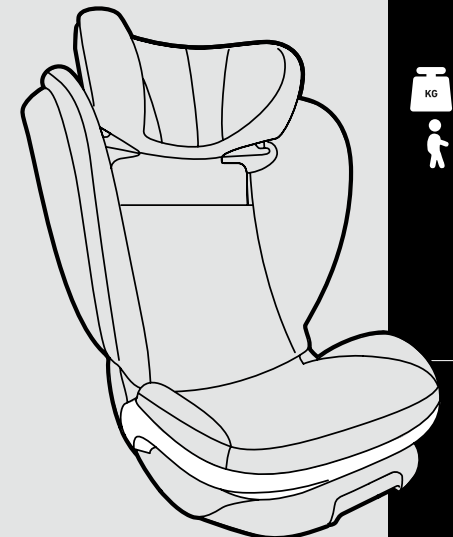

HTS BeSafe AS
NO-3535 Krøderen
Norway

Visit us: besafe.com
facebook.com/BeSafe
@besafeinternational

CAR LIST

 Weight 15-36 kg
 Age 4-12 y
 Group 2-3

ECE R44-04

izi Flex
S fix

Recommendation list for cars and installation of iZi Flex S FIX

Note: The car manual is the leading guideline and must always be followed. This car list does not limit or guarantee the fit of this child seat.

The child seat is an universal ISOfix child restraint system. It is approved to regulation R44-04 series of amendments for general use in vehicles fitted with ISOfix anchorage systems or 3-point carbelt.

This child seat is suitable for fixing into the seat positions of the vehicles listed below, providing approved ISOfix points are fitted and available and the car manual does not forbid the installation of this type of child seat. Due to differences in cushion shape and angle, this child seat has to be tested in the particular vehicle seat if it really fits in the right way.