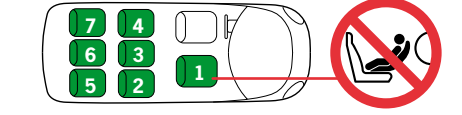

Car manufacturer	Model	1st year of production	Approved seats
Always	U5	2020	2,4
Alfa Romeo	147	2000	2,4
	156	1997	2,4
	159	2006	2,4
	Giulia	2015	2,4
	Giulietta	2010	2,4
	Mito	2008	2,4
	Stelvio	2017	2,4
	Tonale	2022	2,4
Audi	A1	2010	2,4
	A1	2018	1,2,4
	A2	2000	2,4
	A3, S3	1997	2,4
	A3, S3	2003	2,4
	A3	2020	1,2,4
	A3 sportback	2003	2,4
	A3 cabrio	2008	2,4
	A4, S4, RS4	1998	1,2,4
	A4 avant	1996	2,4
	A4, S4, RS4	2000	1,2,4
	A4 avant	2000	1,2,4
	A4 cabrio	2002	1,2,4
	A4 imo	2015	1,2,4
	A4 avant	2015	1,2,4
	A5, S5	2007	1,2,4
	A5 sportback	2009	1,2,4
	A5 cabrio	2009	2,4
	A5 coupe	2016	1,2,4
	A6, S6, RS6	1998	2,4
	A6, S6, RS6	2004	1,2,4
	A6	2018	1,2,4
	A7	2010	2,4
	A7	2018	1,2,4
	A8, S8	1998	2,4
	A8	2018	2,4
	E-tron	2019	1,2,4
	Q2	2016	1,2,4
	Q3	2010	1,2,4
	Q3	2018	1,2,4
	Q4 e-tron	2021	1,2,4
	Q4 e-tron sportback	2021	1,2,4
	O5	2008	1,2,4
	O5	2016	1,2,4
	O7	2006	1,2,4
	O7	2015	1,2,4
	O8	2019	1,2,4
	TT	2015	1,2,4
BMW	1 serie	2005	2,4
	1 serie (F40)	2019	2,4
	2 serie Active tourer	2014	2,4
	2 serie Gran coupe	2019	2,4
	2 serie Gran tourer	2015	2,4
	2 serie Coupe	2021	2,4
	3 serie	1998	2,4
	3 serie Sedan	2018	2,4

Car manufacturer	Model	1st year of production	Approved seats
	4 serie Gran coupe	2014	2,4
	4 serie Gran coupe	2021	2,4
	4 serie Coupe	2020	2,4
	4 serie Convertible	2020	2,4
	5 serie	2000	2,4
	5 serie Limousine	2016	2,4
	5 serie Touring	2017	2,4
	6 serie	2003	2,4
	6 serie GT	2017	2,4
	7 serie	2001	2,4
	7 serie	2015	2,4
	8 serie Coupe	2018	2,4
	i3	2013	2,4
	i4	2021	2,4
	iX (i20)	2021	2,4
	iX3	2021	2,4
	Mini	2006	2,4
	Mini Clubman	2007	2,4
	Mini Clubman	2015	1,2,4
	Mini Countryman	2010	2,4
	Mini Countryman	2016	1,2,4
	X1	2004	2,4
	X1	2015	2,4
	X3	2004	2,4
	X3	2007	2,4
	X4	2018	2,4
	X5	2004	2,4
	X5	2013	2,4
	X5	2018	2,4
	X6	2008	2,4
	X6	2019	2,4
	X7	2018	2,4,7
	Z4	2018	1
Chevrolet	Aveo	2006	2,4
	Captiva	2006	2,4
	Cruze	2009	2,4
	Epica	2006	2,4
	Kalos	2002	2,4
	Lacetti	2004	2,4
	Malibu	2011	2,4
	Matiz	2005	2,4
	Nubira	2009	2,4
	Orlando	2011	2,4
	Spark	2009	2,4
	Trax	2013	2,4
Chrysler	300 CC	2008	2,4
	Dodge Caliber	2006	2,4
	Dodge Nitro	2006	2,4
	Dodge RAM	2002	2,4
	Jeep Commander	2006	2,4
	Jeep Grand Cherokee	2010	2,4
	Jeep Wrangler	2011	2,4
	PT cruiser	2000	2,4
	Sebring	2007	2,4
	Voyager	2001	2,4