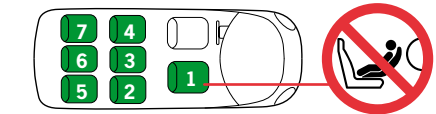

The child seat is suitable for fitting into the seat positions of the cars listed below, providing approved 3-point belts are fitted and available. Seat positions in other cars may also be suitable to accept this child restraint, however we have not yet tested that combination of car and Stretch seat. If in doubt, consult either BeSafe or the retailer. For updated carlist see: www.besafe.com
Vehicle seat positions marked with * can have a storage compartment in front of the vehicle seat.

If the support leg would be positioned on a storage compartment in front of the seat, you must follow the car manufacturer's instructions regarding how to handle the storage compartment. When the rear support is insufficient to hold the forces you can not use this child seat in this position of the car.

BeSafe recommends to test the installation of this child seat in all vehicle seat positions which are intended to be used and check installation, available space in the vehicle and position of the child, to verify if this child seat is acceptable for your situation.
Some cars have very limited belt length. Always check in your car to verify if the belt length is long enough for installation.

Recent car model updates are not mentioned with their year of introduction. Generally, this child seat fits in later model updates of the same model.

! Notice: DO NOT use on a passenger seat fitted with activated frontal airbag.