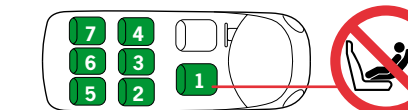

Car manufacturer	Model	1st year of production	Approved seats
Always	U5	2020	2,4
Alfa Romeo	147	2000	2,4
	156	1997	2,4
	159	2006	2,4
	Giulia	2015	2,4
	Giulietta	2010	2,4
	Mito	2008	2,4
	Stelvio	2017	2,4
	Tonale	2022	2,4
Audi	A1	2010	2,4
	A1	2018	1,2,4
	A2	2000	2,4
	A3, S3	1997	2,4
	A3, S3	2003	2,4
	A3	2020	1,2,4
	A3 sportback	2003	2,4
	A3 cabrio	2008	2,4
	A4, S4, RS4	1998	1,2,4
	A4 avant	1996	2,4
	A4, S4, RS4	2000	1,2,4
	A4 avant	2000	1,2,4
	A4 cabrio	2002	1,2,4
	A4 imo	2015	1,2,4
	A4 avant	2015	1,2,4
	A5, S5	2007	1,2,4
	A5 sportback	2009	1,2,4
	A5 cabrio	2009	2,4
	A5 coupe	2016	1,2,4
	A6, S6, RS6	1998	2,4
	A6, S6, RS6	2004	1,2,4
	A6	2018	1,2,4
	A7	2010	2,4
	A7	2018	1,2,4
	A8, S8	1998	2,4
	A8	2018	2,4
	E-tron	2019	1,2,4
	Q2	2016	1,2,4
	Q3	2010	1,2,4
	Q3	2018	1,2,4
	Q4 e-tron	2021	1,2,4
	Q4 e-tron sportback	2021	1,2,4
	Q5	2008	1,2,4
	Q5	2016	1,2,4
	Q7	2006	1,2,4
	Q7	2015	1,2,4
	Q8	2019	1,2,4
	TT	2015	1,2,4
BMW	1 serie	2005	2,4
	1 serie (F40)	2019	2,4
	2 serie Active tourer	2014	2,4
	2 serie Gran coupe	2019	2,4
	2 serie Gran tourer	2015	2,4
	2 serie Coupe	2021	2,4
	3 serie	1998	2,4
	3 serie Sedan	2018	2,4

Car manufacturer	Model	1st year of production	Approved seats
	4 serie Gran coupe	2014	2,4
	4 serie Gran coupe	2021	2,4
	4 serie Coupe	2020	2,4
	4 serie Convertible	2020	2,4
	5 serie	2000	2,4
	5 serie Limousine	2016	2,4
	5 serie Touring	2017	2,4
	6 serie	2003	2,4
	6 serie GT	2017	2,4
	7 serie	2001	2,4
	7 serie	2015	2,4
	8 serie Coupe	2018	2,4
	i3	2013	2,4
	i4	2021	2,4
	iX (i20)	2021	2,4
	iX3	2021	2,4
	Mini	2006	2,4
	Mini Clubman	2007	2,4
	Mini Clubman	2015	1,2,4
	Mini Countryman	2010	2,4
	Mini Countryman	2016	1,2,4
	X1	2004	2,4
	X1	2015	2,4
	X3	2004	2,4
	X3	2017	2,4
	X4	2018	2,4
	X5	2004	2,4
	X5	2013	2,4
	X5	2018	2,4
	X6	2008	2,4
	X6	2019	2,4
	X7	2018	2,4,7
	Z4	2018	1
Chevrolet	Aveo	2006	2,4
	Captiva	2006	2,4
	Cruze	2009	2,4
	Epica	2006	2,4
	Kalos	2002	2,4
	Lacetti	2004	2,4
	Malibu	2011	2,4
	Matiz	2005	2,4
	Nubira	2009	2,4
	Oriando	2011	2,4
	Spark	2009	2,4
	Trax	2013	2,4
	300 CC	2008	2,4
Chrysler	Dodge Caliber	2006	2,4
	Dodge Nitro	2006	2,4
	Dodge RAM	2002	2,4
	Jeep Commander	2006	2,4
	Jeep Grand Cherokee	2010	2,4
	Jeep Wrangler	2011	2,4
	PT cruiser	2000	2,4
	Sebring	2007	2,4
	Voyager	2001	2,4